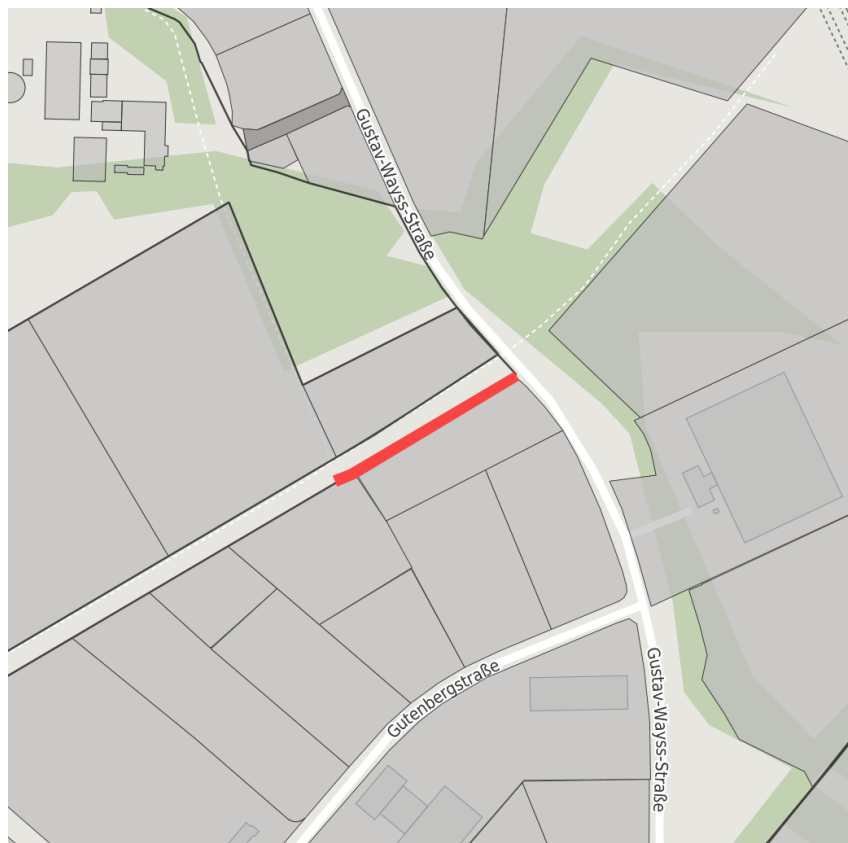

Factsheet parcel

| | |
|-----------------|-------------------------------|
| Designation | Industriegebiet Süd (No. 034) |
| Area size | 64 m ² |
| City / district | Emsdetten, Steinfurt |

Map view

Location in germany

Location in municipality

Detail view

© [OpenStreetMap](#) contributors. Map view subject to exact measurement.

Availabilities

| | | | |
|----------------------------|--|---|---|
| Immediately available area | Available area within short term (< 2 years) | Available area within medium term (2-5 years) | Available area within Long term (> 5 years) |
| Not available area | | | |