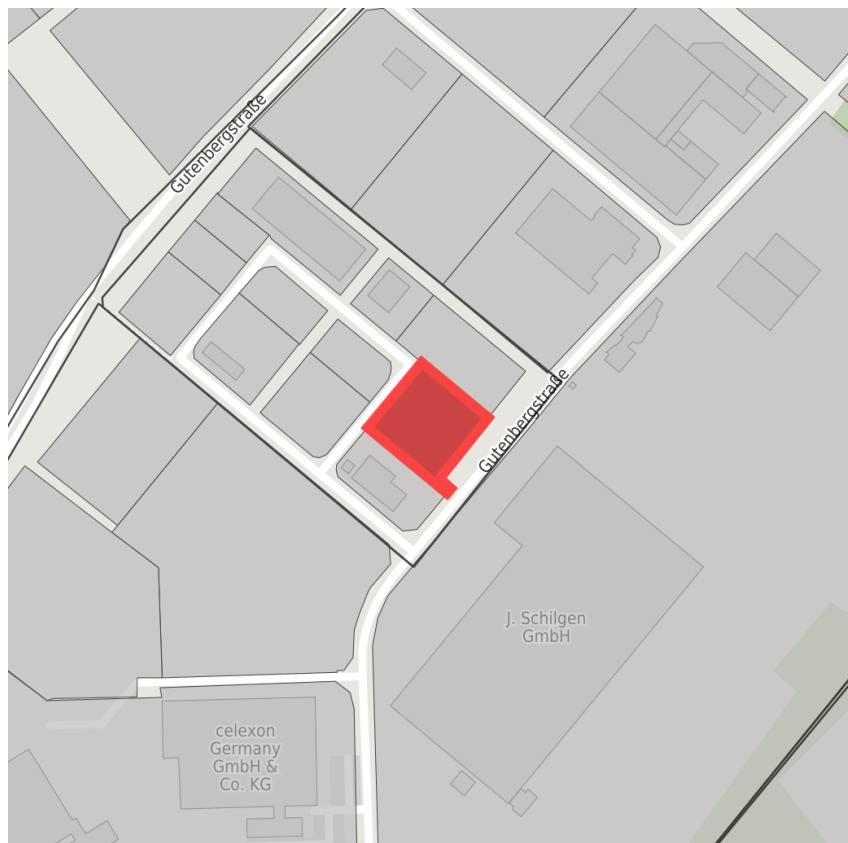

Factsheet parcel

Designation	HandwerkerGewerbePark (No. 004)
Area size	2,509 m ²
City / district	Emsdetten, Steinfurt

Map view

Location in germany

Location in municipality

Detail view

© [OpenStreetMap](https://www.openstreetmap.org/) contributors. Map view subject to exact measurement.

Commercial zone

Location	Outskirts
Price range	from 28.00 €/m ² to 28.00 €/m ²
Regional important?	No

Transport connections

		Distance	
		[km]	[min]
Freeway	A 1	12.0	15
Highway	B 481	3.0	5
Airport	Münster-Osn#abrück	15.0	20
Port	Dortmund-Ems-Kanal	10.0	15
Rail freight	Rheine	15.0	20
Public transport	Emsdetten	5.0	8