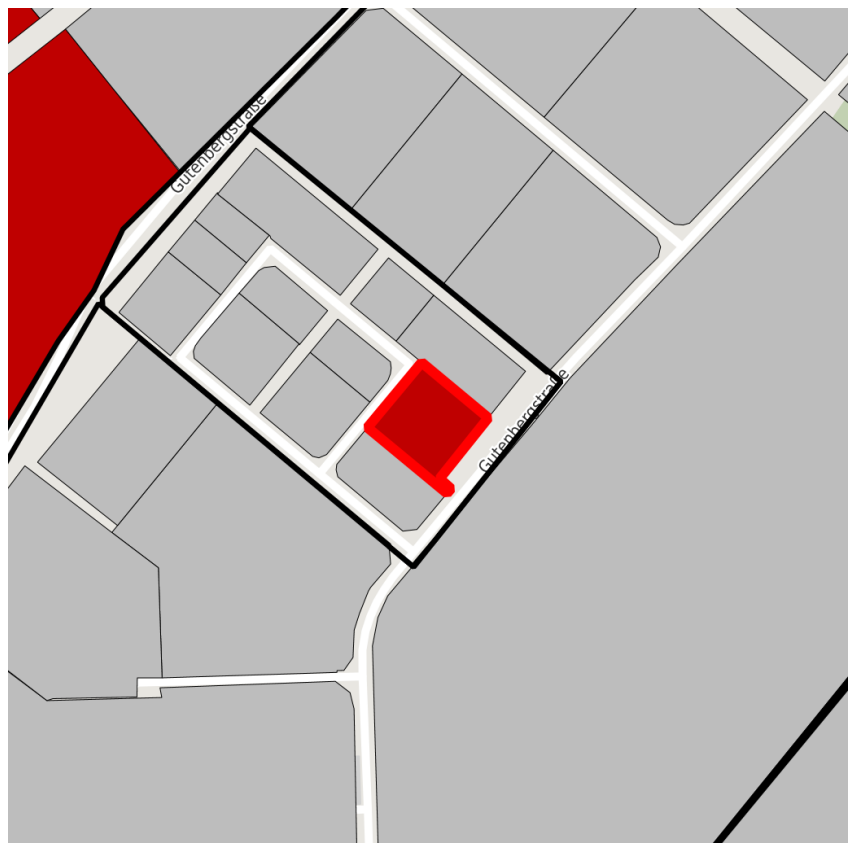

Factsheet parcel

Designation	HandwerkerGewerbePark (No. 004)
Area size	2,509 m ²
City / district	Emsdetten, Steinfurt

Map view

Location in germany

Location in municipality

Detail view

© [OpenStreetMap](https://www.openstreetmap.org/) contributors. Map view subject to exact measurement.

Private ownership	Water area	Rail area	Street area
Green area	Living space	disposal/supply infrastructure	Other Area

Parcel

Area size	2,509 m ²
Price	On Demand
Availability	Immediately available area
Area designation	Commercial zone
Divisible	No
24h operation	No

Commercial zone

Location	Outskirts
Price range	from 28.00 €/m ² to 28.00 €/m ²
Regional important?	No

Transport connections

		Distance	
		[km]	[min]
Freeway	A 1	12.0	15
Highway	B 481	3.0	5
Airport	Münster-Osn#abrück	15.0	20
Port	Dortmund-Ems-Kanal	10.0	15
Rail freight	Rheine	15.0	20
Public transport	Emsdetten	5.0	8