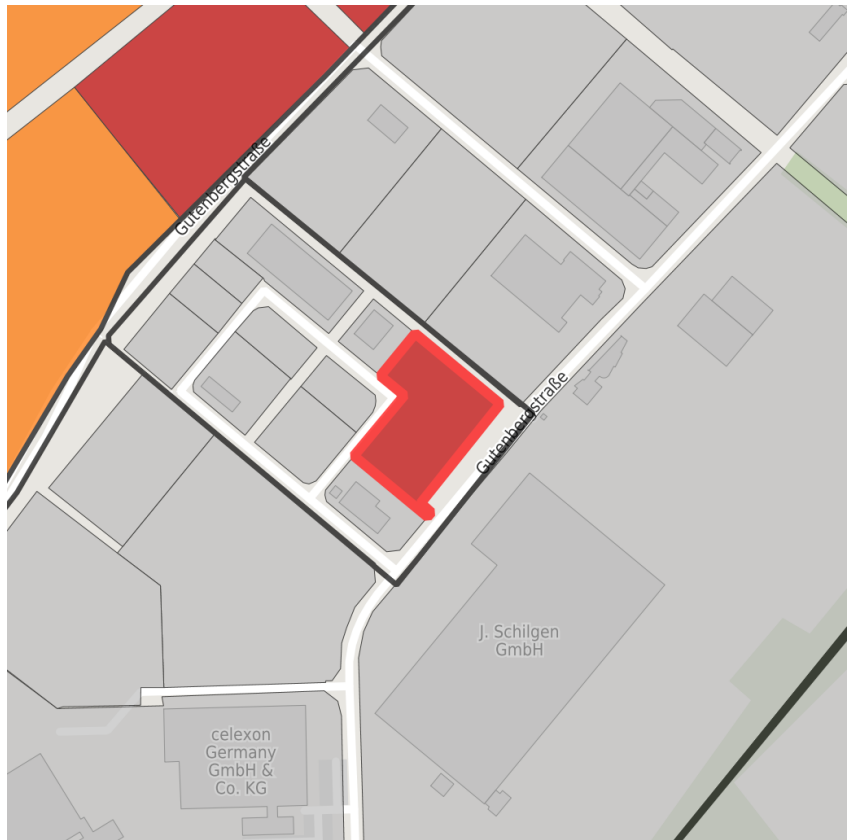

**Factsheet parcel**

Designation HandwerkerGewerbePark (No. 004)  
 Area size 4,887 m<sup>2</sup>  
 City / district Emsdetten, Steinfurt

**Map view**

Location in germany

Location in municipality

Detail view

© [OpenStreetMap](https://www.openstreetmap.org/) contributors. Map view subject to exact measurement.

**Availabilities**

- Immediately available area
- Available area within short term (< 2 years)
- Available area within medium term (2-5 years)
- Available area within Long term (> 5 years)
- Not available area

**Other areas**

- Private ownership
- Water area
- Rail area
- Street area
- Green area
- Living space
- disposal/supply infrastructure
- Other Area

## Parcel

Area size	4,887 m <sup>2</sup>
Price	On Demand
Availability	Immediately available area
Area designation	Commercial zone
Divisible	No
24h operation	No