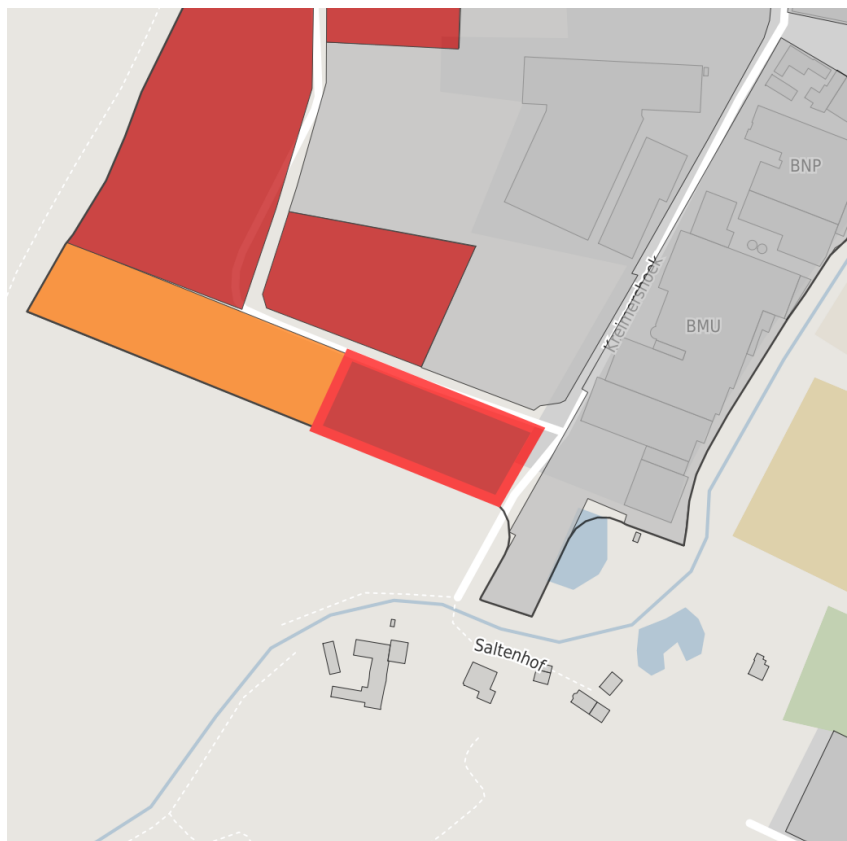

Factsheet parcel

Designation	Kreimershoek (No. 014)
Area size	7,046 m ²
City / district	Hörstel, Steinfurt

Map view

Location in germany

Location in municipality

Detail view

© [OpenStreetMap](#) contributors. Map view subject to exact measurement.

Availabilities

Immediately available area	Available area within short term (< 2 years)	Available area within medium term (2-5 years)	Available area within Long term (> 5 years)
Not available area			

Other areas

Private ownership	Water area	Rail area	Street area
Green area	Living space	disposal/supply infrastructure	Other Area

Parcel

Area size	7,046 m ²
Price	On Demand
Availability	Immediately available area
Area designation	Commercial zone
Divisible	No
24h operation	No