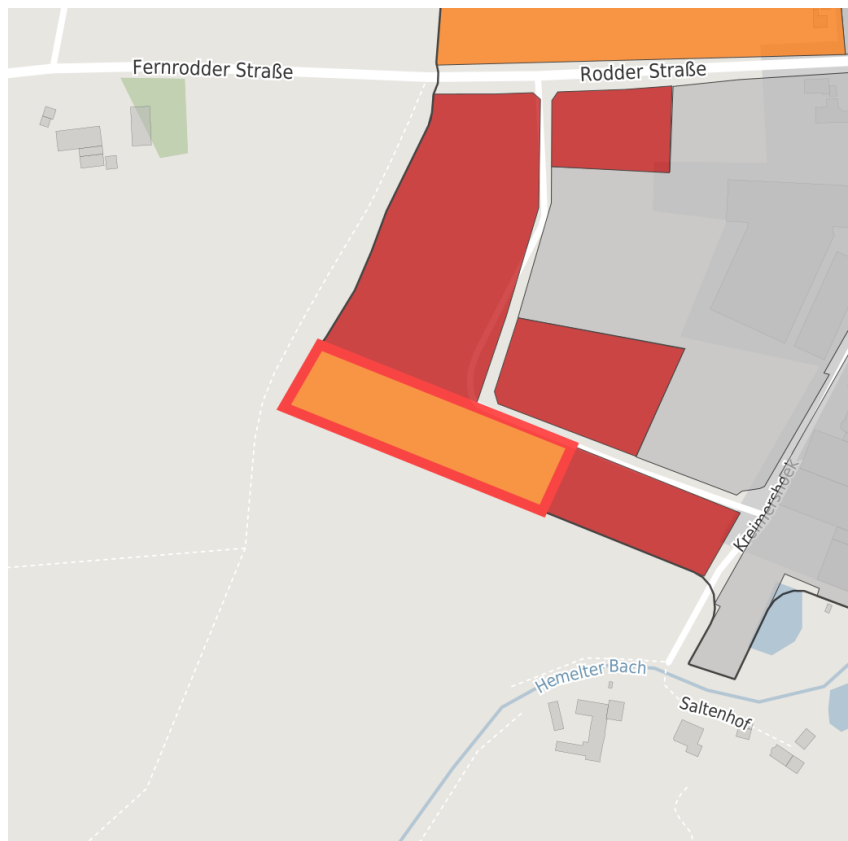

Factsheet parcel

Designation	Kreimershoek (No. 013)
Area size	10,852 m ²
City / district	Hörstel, Steinfurt

Map view

Location in germany

Location in municipality

Detail view

© [OpenStreetMap](#) contributors. Map view subject to exact measurement.

Availabilities

 Immediately available area	 Available area within short term (< 2 years)	 Available area within medium term (2-5 years)	 Available area within Long term (> 5 years)
 Not available area			

Other areas

 Private ownership	 Water area	 Rail area	 Street area
 Green area	 Living space	 disposal/supply infrastructure	 Other Area

Parcel

Area size	10,852 m ²
Price	On Demand
Availability	Available area within short term (< 2 years)
Area designation	Commercial zone
Divisible	No
24h operation	No