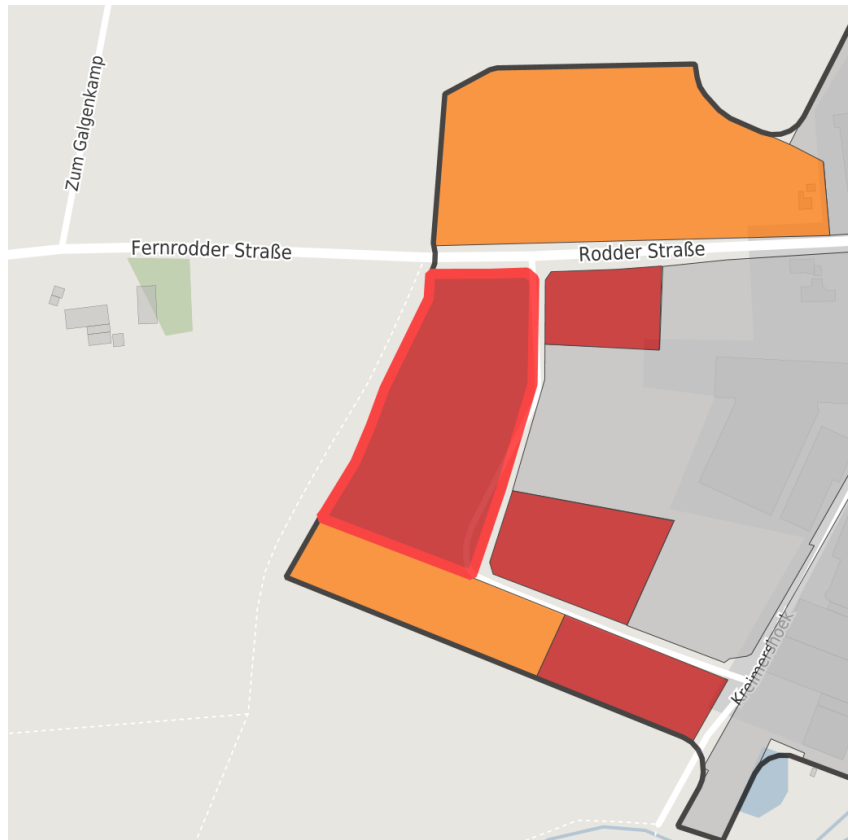

## Factsheet parcel

Designation	Kreimershoek (No. 010)
Area size	22,811 m <sup>2</sup>
City / district	Hörstel, Steinfurt

## Map view

Location in germany

Location in municipality

Detail view

© [OpenStreetMap](#) contributors. Map view subject to exact measurement.

## Availabilities

Immediately available area	Available area within short term (< 2 years)	Available area within medium term (2-5 years)	Available area within Long term (> 5 years)
Not available area			

## Parcel

Area size	22,811 m <sup>2</sup>
Price	On Demand
Availability	Immediately available area
Area designation	Commercial zone
Divisible	No
24h operation	No