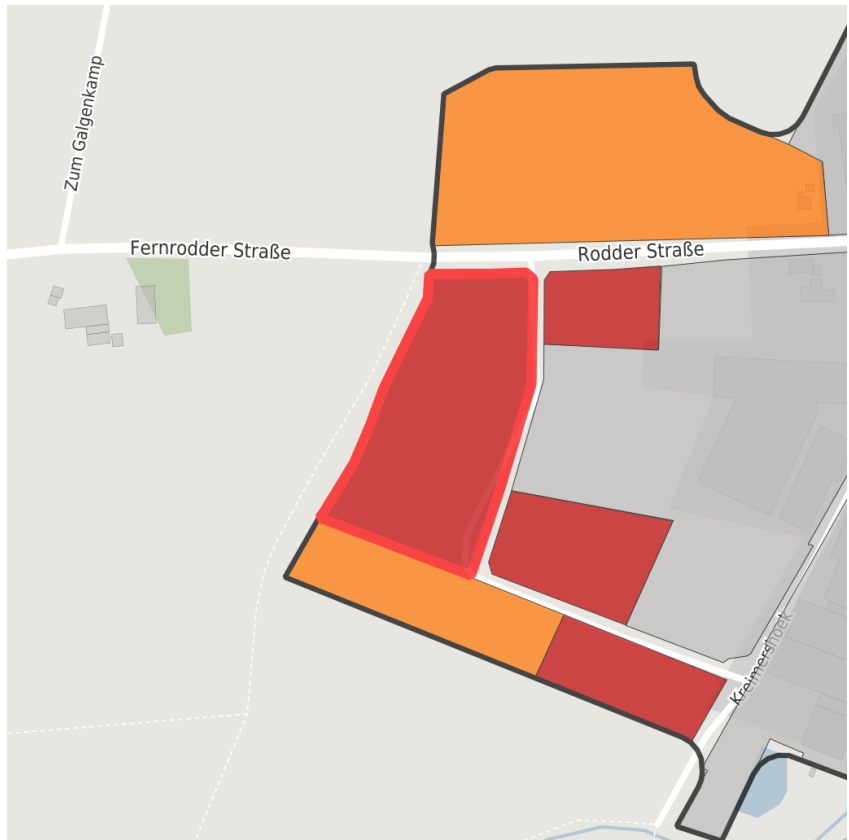

Factsheet parcel

Designation Kreimershoek (No. 010)
 Area size 22,811 m²
 City / district Hörstel, Steinfurt

Map view

Location in germany

Location in municipality

Detail view

© [OpenStreetMap](https://www.openstreetmap.org/) contributors. Map view subject to exact measurement.

Availabilities

- Immediately available area
- Available area within short term (< 2 years)
- Available area within medium term (2-5 years)
- Available area within Long term (> 5 years)
- Not available area

Other areas

- Private ownership
- Water area
- Rail area
- Street area
- Green area
- Living space
- disposal/supply infrastructure
- Other Area

Parcel

Area size	22,811 m ²
Price	On Demand
Availability	Immediately available area
Area designation	Commercial zone
Divisible	No
24h operation	No