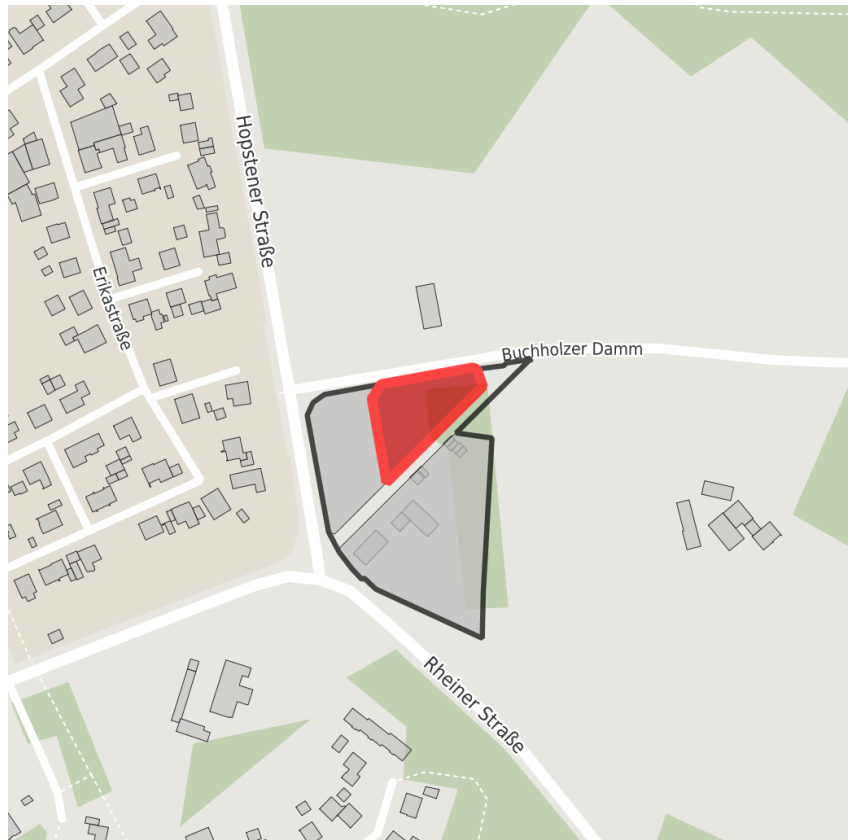

Factsheet parcel

Designation Gewerbegebiet Buchholzer Damm (No. 001)
 Area size 2,049 m²
 City / district Ibbenbüren, Steinfurt

Map view

Location in germany

Location in municipality

Detail view

© [OpenStreetMap](https://www.openstreetmap.org/) contributors. Map view subject to exact measurement.

Availabilities

- Immediately available area
- Available area within short term (< 2 years)
- Available area within medium term (2-5 years)
- Available area within Long term (> 5 years)
- Not available area

Other areas

- Private ownership
- Water area
- Rail area
- Street area
- Green area
- Living space
- disposal/supply infrastructure
- Other Area

Parcel

Area size	2,049 m ²
Price	On Demand
Availability	Immediately available area
Area designation	Commercial zone
Divisible	Yes
24h operation	No

Commercial zone

Location	
Regional important?	No

Transport connections

		Distance	
		[km]	[min]
Freeway	BAB A 30	6.0	10
Highway	direkt an den Landstraßen	0.0	0
Airport	Münster/Osnabrück	20.0	25
Port	Mittellandkanal	5.0	9
Public transport	Ibbenbüren	3.0	8