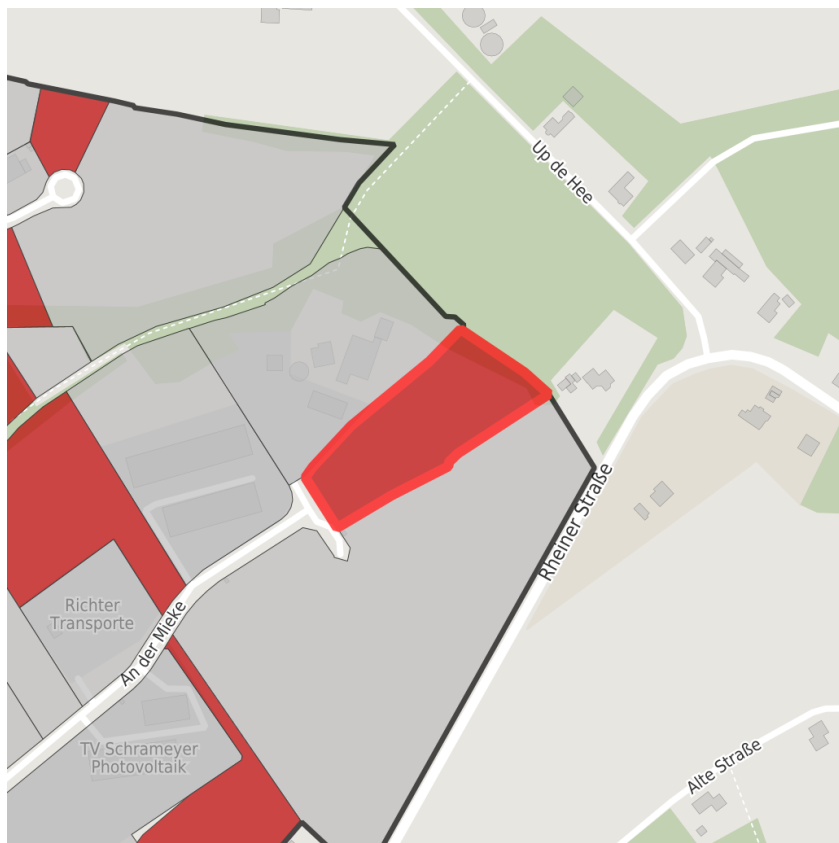

### Factsheet parcel

Designation	Industriegebiet Uffeln-Ost (No. 016)
Area size	9,526 m²
City / district	Ibbenbüren, Steinfurt

### Map view

Location in germany

Location in municipality

Detail view

© [OpenStreetMap](#) contributors. Map view subject to exact measurement.

### Availabilities

- Immediately available area
- Available area within short term (< 2 years)
- Available area within medium term (2-5 years)
- Available area within Long term (> 5 years)
- Not available area

## Commercial zone

Location	Outskirts
Regional important?	No