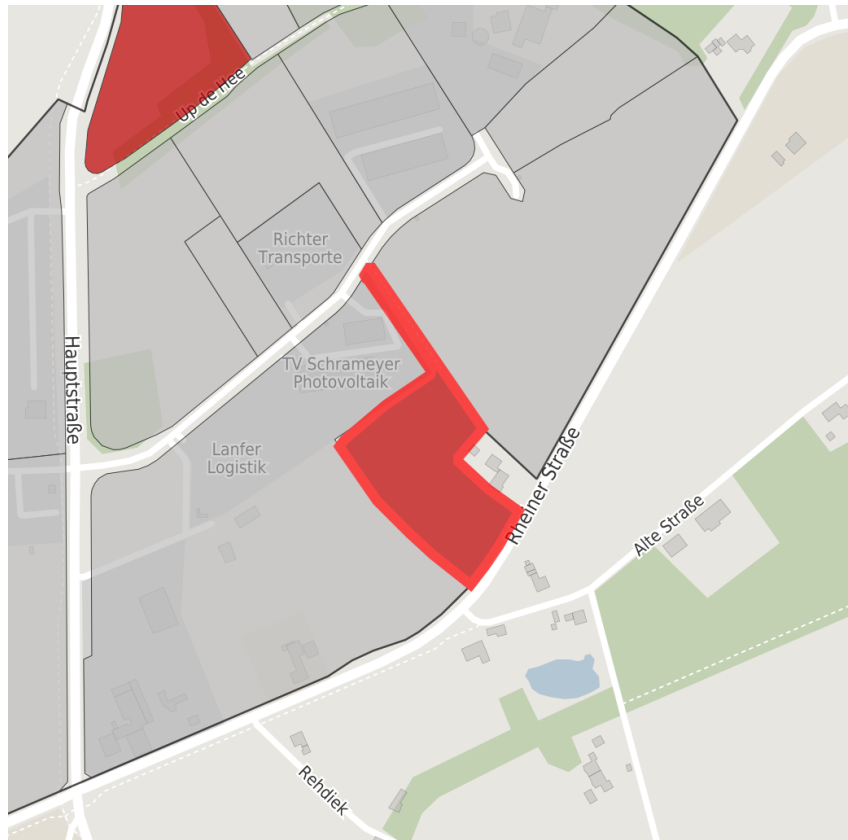

Factsheet parcel

Designation	Industriegebiet Uffeln-Ost (No. 014)
Area size	12,696 m ²
City / district	Ibbenbüren, Steinfurt

Map view

Location in germany

Location in municipality

Detail view

© [OpenStreetMap](#) contributors. Map view subject to exact measurement.

Availabilities

 Immediately available area	 Available area within short term (< 2 years)	 Available area within medium term (2-5 years)	 Available area within Long term (> 5 years)
 Not available area			

Other areas

 Private ownership	 Water area	 Rail area	 Street area
 Green area	 Living space	 disposal/supply infrastructure	 Other Area

Parcel

Area size	12,696 m ²
Price	On Demand
Availability	Immediately available area
Area designation	Industrial area , Commercial zone
Divisible	No
24h operation	No

Commercial zone

Location	Outskirts
Regional important?	No

Transport connections

			Distance	
			[km]	[min]
Freeway	A 30		4.0	5
Highway	Landstrasse direkt		0.0	0
Airport	Münster/Osnabrück		31.0	31
Port	Mittellandkanal		1.0	0
Rail freight	Rheine		14.0	25
Public transport	Esch		2.0	5