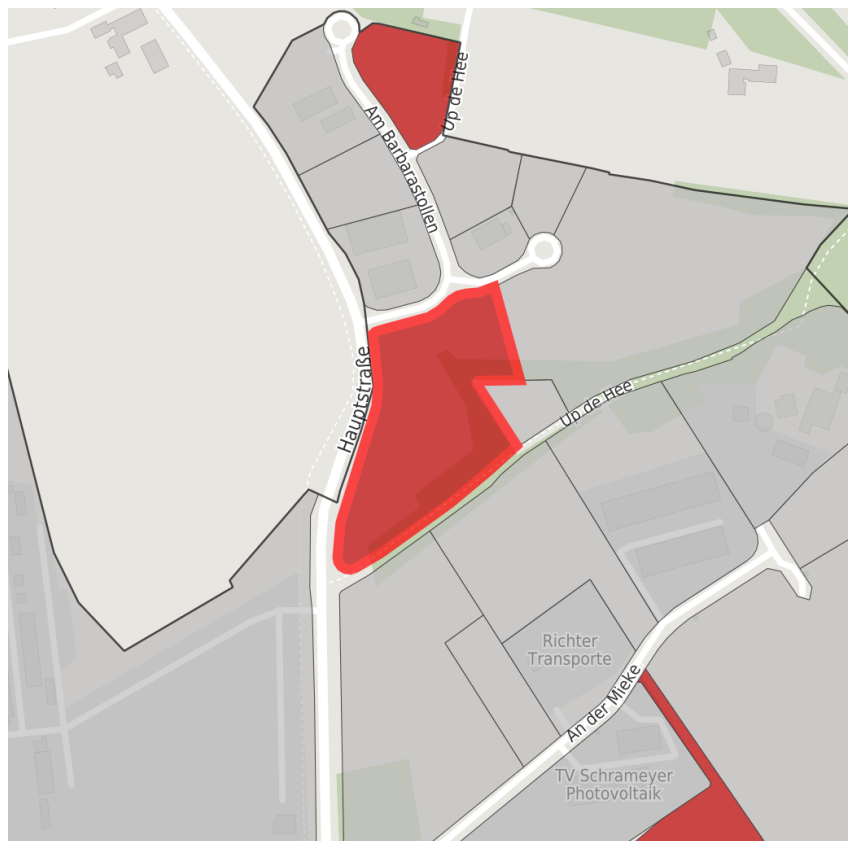

Factsheet parcel

Designation	Industriegebiet Uffeln-Ost (No. 008)
Area size	15,714 m ²
City / district	Ibbenbüren, Steinfurt

Map view

Location in germany

Location in municipality

Detail view

© [OpenStreetMap](#) contributors. Map view subject to exact measurement.

Availabilities

 Immediately available area	 Available area within short term (< 2 years)	 Available area within medium term (2-5 years)	 Available area within Long term (> 5 years)
 Not available area			

Other areas

 Private ownership	 Water area	 Rail area	 Street area
 Green area	 Living space	 disposal/supply infrastructure	 Other Area

Parcel

Area size	15,714 m ²
Price	On Demand
Availability	Immediately available area
Area designation	Industrial area , Commercial zone
Divisible	Yes
24h operation	No

Commercial zone

Location	Outskirts
Regional important?	No

Transport connections

			Distance	
			[km]	[min]
Freeway	A 30		4.0	5
Highway	Landstrasse direkt		0.0	0
Airport	Münster/Osnabrück		31.0	31
Port	Mittellandkanal		1.0	0
Rail freight	Rheine		14.0	25
Public transport	Esch		2.0	5