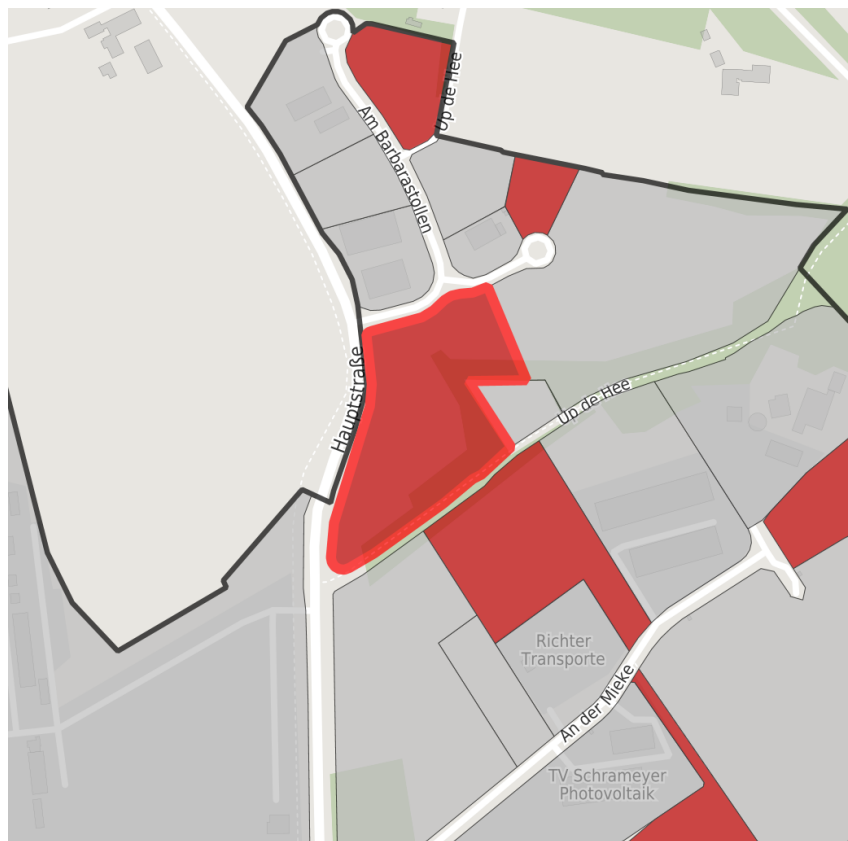

## Factsheet parcel

Designation	Industriegebiet Uffeln-Ost (No. 008)
Area size	16,054 m <sup>2</sup>
City / district	Ibbenbüren, Steinfurt

## Map view

Location in germany

Location in municipality

Detail view

© [OpenStreetMap](#) contributors. Map view subject to exact measurement.

## Availabilities

Immediately available area	Available area within short term (< 2 years)	Available area within medium term (2-5 years)	Available area within Long term (> 5 years)
Not available area			

## Commercial zone

Location	Outskirts
Regional important?	No