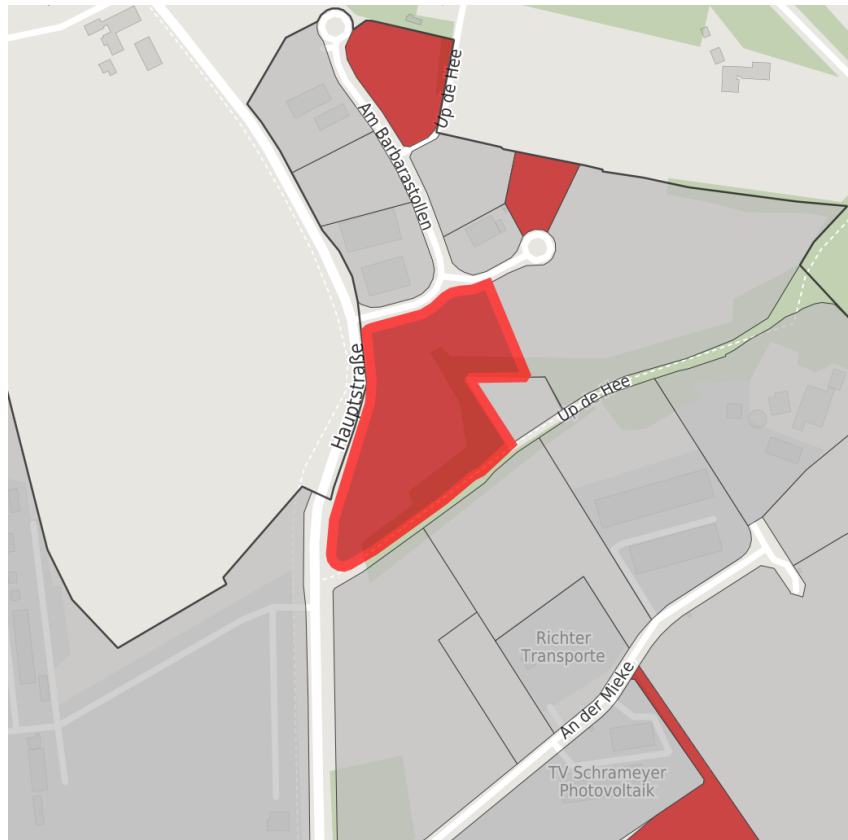

Factsheet parcel

Designation	Industriegebiet Uffeln-Ost (No. 008)
Area size	16,054 m ²
City / district	Ibbenbüren, Steinfurt

Map view

Location in germany

Location in municipality

Detail view

© [OpenStreetMap](#) contributors. Map view subject to exact measurement.

Availabilities

 Immediately available area	 Available area within short term (< 2 years)	 Available area within medium term (2-5 years)	 Available area within Long term (> 5 years)
 Not available area			

Other areas

 Private ownership	 Water area	 Rail area	 Street area
 Green area	 Living space	 disposal/supply infrastructure	 Other Area

Parcel

Area size	16,054 m ²
Price	On Demand
Availability	Immediately available area
Area designation	Industrial area , Commercial zone
Divisible	Yes
24h operation	No

Commercial zone

Location	Outskirts
Regional important?	No

Transport connections

			Distance	
			[km]	[min]
Freeway	A 30		4.0	5
Highway	Landstrasse direkt		0.0	0
Airport	Münster/Osnabrück		31.0	31
Port	Mittellandkanal		1.0	0
Rail freight	Rheine		14.0	25
Public transport	Esch		2.0	5