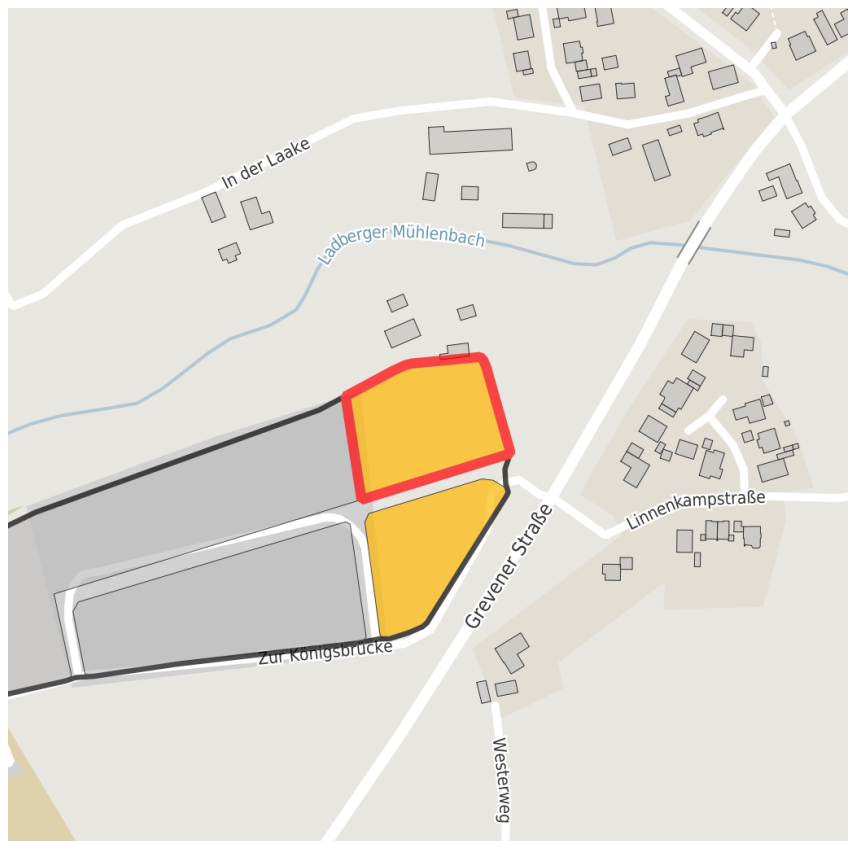

Factsheet parcel

Designation	Zur Königsbrücke (No. 003)
Area size	5,946 m ²
City / district	Ladbergen, Steinfurt

Map view

Location in germany

Location in municipality

Detail view

© [OpenStreetMap](#) contributors. Map view subject to exact measurement.

Availabilities

 Immediately available area	 Available area within short term (< 2 years)	 Available area within medium term (2-5 years)	 Available area within Long term (> 5 years)
 Not available area			

Other areas

 Private ownership	 Water area	 Rail area	 Street area
 Green area	 Living space	 disposal/supply infrastructure	 Other Area

Parcel

Area size	5,946 m ²
Price	On Demand
Availability	Available area within medium term (2-5 years)
Area designation	Commercial zone
Divisible	Yes
24h operation	No