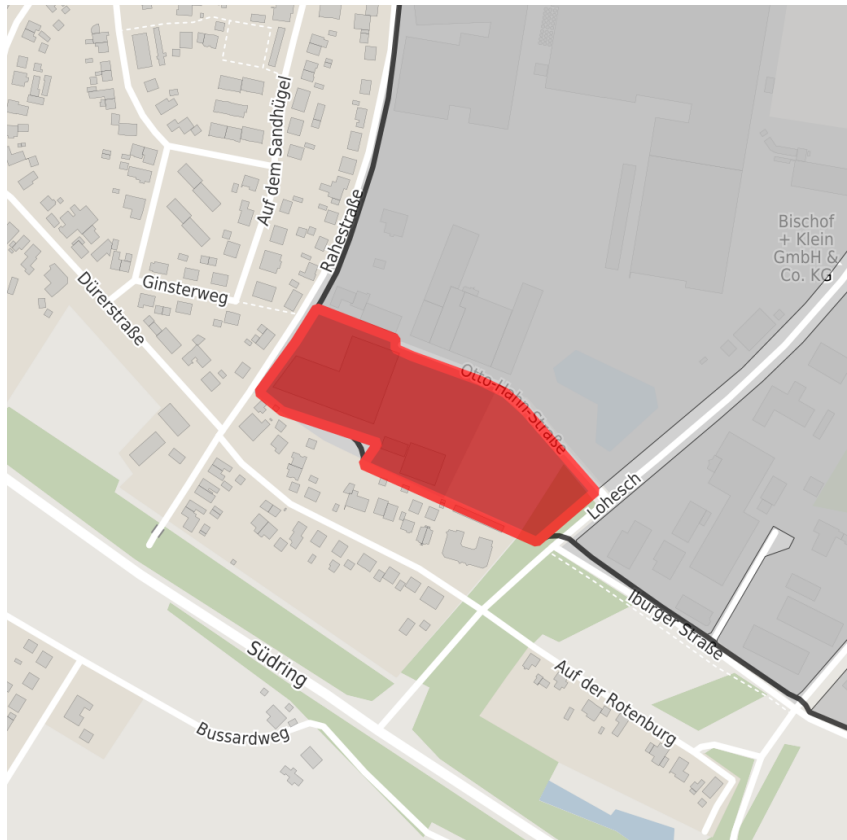

**Factsheet parcel**

Designation Gewerbegebiet Lohesch (No. 015)  
 Area size 23,000 m<sup>2</sup>  
 City / district Lengerich, Steinfurt

**Map view**

Location in germany

Location in municipality

Detail view

© [OpenStreetMap](https://www.openstreetmap.org/) contributors. Map view subject to exact measurement.

**Availabilities**

- Immediately available area
- Available area within short term (< 2 years)
- Available area within medium term (2-5 years)
- Available area within Long term (> 5 years)
- Not available area

**Other areas**

- Private ownership
- Water area
- Rail area
- Street area
- Green area
- Living space
- disposal/supply infrastructure
- Other Area

## Parcel

Area size	23,000 m <sup>2</sup>
Price	On Demand
Availability	Immediately available area
Area designation	Commercial zone
Divisible	No
24h operation	No