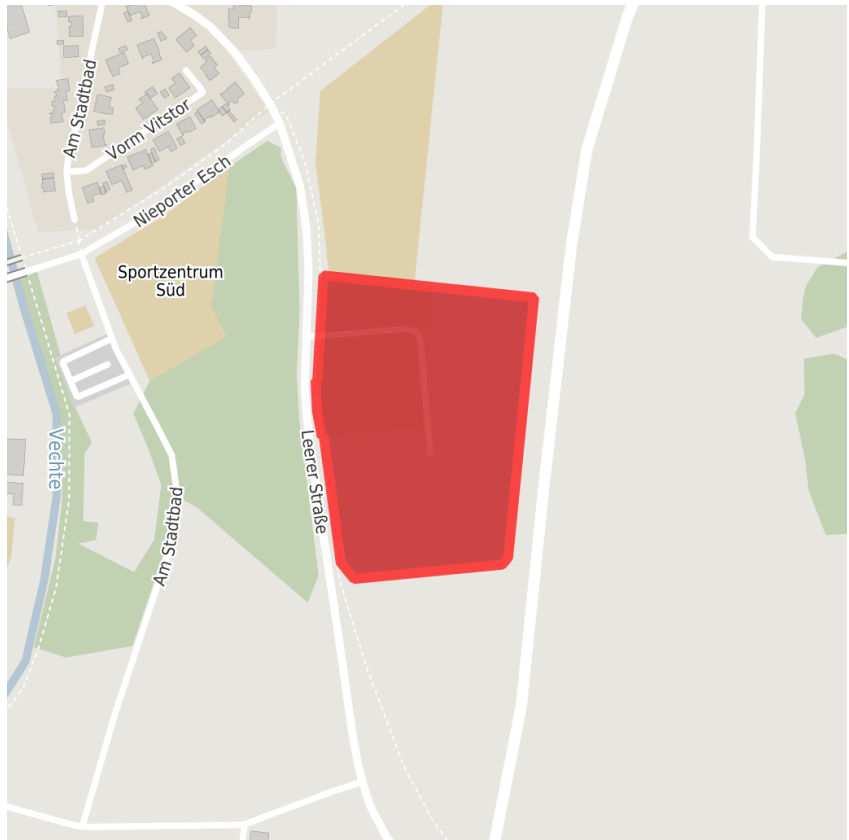

Factsheet parcel

Designation Gewerbegebiet Leerer Straße (No. 001)
 Area size 33,219 m²
 City / district Metelen, Steinfurt

Map view

Location in germany

Location in municipality

Detail view

© [OpenStreetMap](https://www.openstreetmap.org/) contributors. Map view subject to exact measurement.

Availabilities

- Immediately available area
- Available area within short term (< 2 years)
- Available area within medium term (2-5 years)
- Available area within Long term (> 5 years)
- Not available area

Other areas

- Private ownership
- Water area
- Rail area
- Street area
- Green area
- Living space
- disposal/supply infrastructure
- Other Area

Parcel

Area size	33,219 m ²
Price	On Demand
Availability	Immediately available area
Area designation	Commercial zone
Divisible	No
24h operation	No

Commercial zone

Location	
Regional important?	No

Transport connections

		Distance	
		[km]	[min]
Freeway	A 31	8.0	0
	A 30	18.0	0
	A 1	35.0	0
Airport	Münster/Osnabrück (FMO)	30.0	0
Port	Rheine	22.0	0
Rail freight	Rheine	20.0	0
Public transport	Metelen-Land (Enschede-Gronau-Münster)	2.0	0