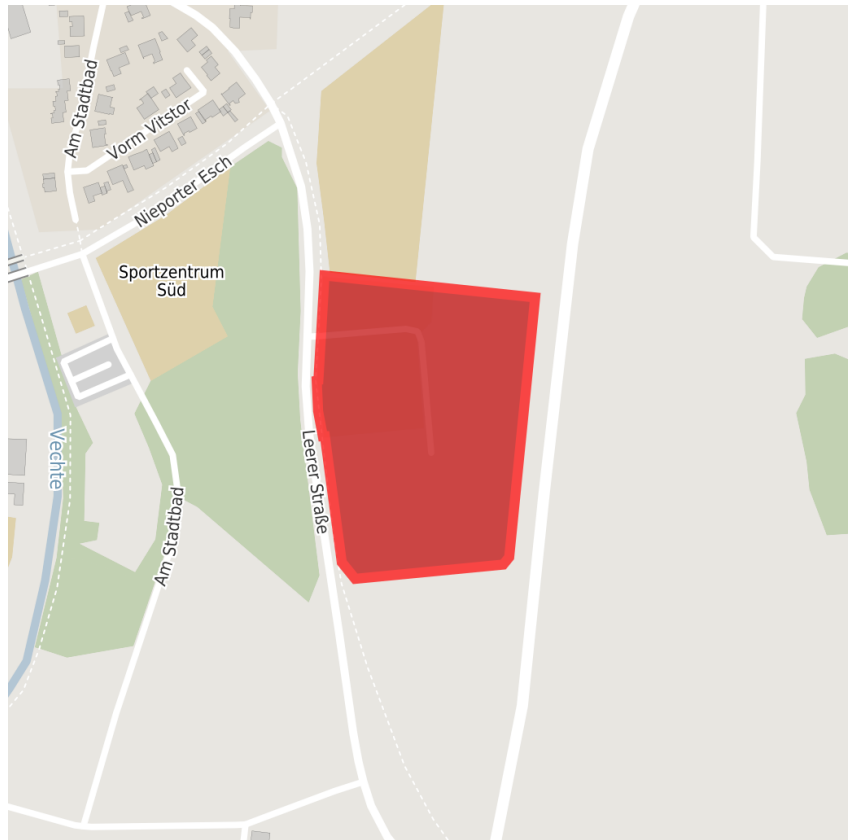

Factsheet parcel

Designation	Gewerbegebiet Leerer Straße (No. 001)
Area size	33,219 m ²
City / district	Metelen, Steinfurt

Map view

Location in germany

Location in municipality

Detail view

© [OpenStreetMap](#) contributors. Map view subject to exact measurement.

Availabilities

 Immediately available area	 Available area within short term (< 2 years)	 Available area within medium term (2-5 years)	 Available area within Long term (> 5 years)
 Not available area			

Other areas

 Private ownership	 Water area	 Rail area	 Street area
 Green area	 Living space	 disposal/supply infrastructure	 Other Area

Parcel

Area size	33,219 m ²
Price	On Demand
Availability	Immediately available area
Area designation	Commercial zone
Divisible	No
24h operation	No

Commercial zone

Location	
Regional important?	No

Transport connections

		Distance	
		[km]	[min]
Freeway	A 31	8.0	0
	A 30	18.0	0
	A 1	35.0	0
Airport	Münster/Osnabrück (FMO)	30.0	0
Port	Rheine	22.0	0
Rail freight	Rheine	20.0	0
Public transport	Metelen-Land (Enschede-Gronau-Münster)	2.0	0