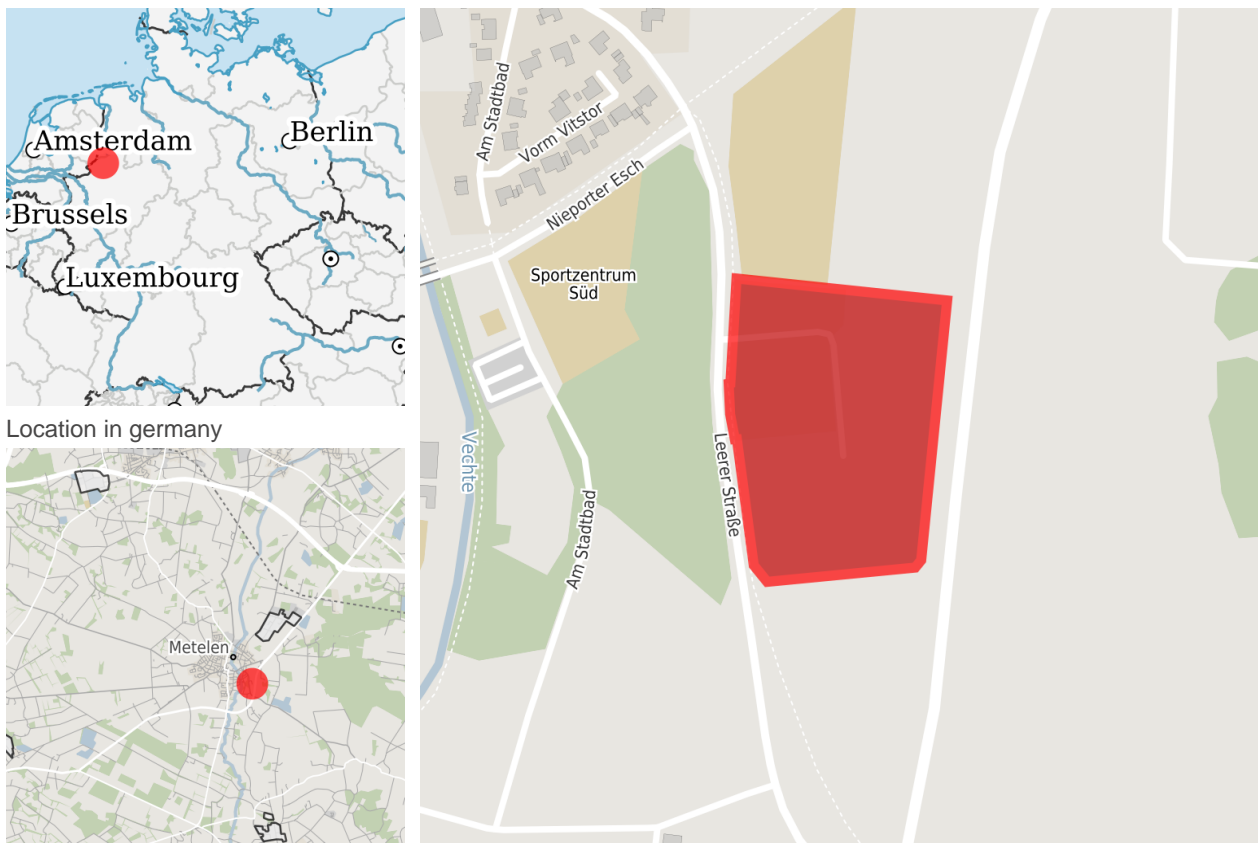

Factsheet parcel

Designation	Gewerbegebiet Leerer Straße (No. 001)
Area size	33,219 m ²
City / district	Metelen, Steinfurt

Map view

Location in municipality

Detail view

© [OpenStreetMap](#) contributors. Map view subject to exact measurement.

Availabilities

Immediately available area	Available area within short term (< 2 years)	Available area within medium term (2-5 years)	Available area within Long term (> 5 years)
Not available area			

Other areas

Private ownership	Water area	Rail area	Street area
Green area	Living space	disposal/supply infrastructure	Other Area

Parcel

Area size	33,219 m ²
Price	On Demand
Availability	Immediately available area
Area designation	Commercial zone
Divisible	No
24h operation	No

Commercial zone

Location	
Regional important?	No

Transport connections

		Distance	
		[km]	[min]
Freeway	A 31	8.0	0
	A 30	18.0	0
	A 1	35.0	0
Airport	Münster/Osnabrück (FMO)	30.0	0
Port	Rheine	22.0	0
Rail freight	Rheine	20.0	0
Public transport	Metelen-Land (Enschede-Gronau-Münster)	2.0	0