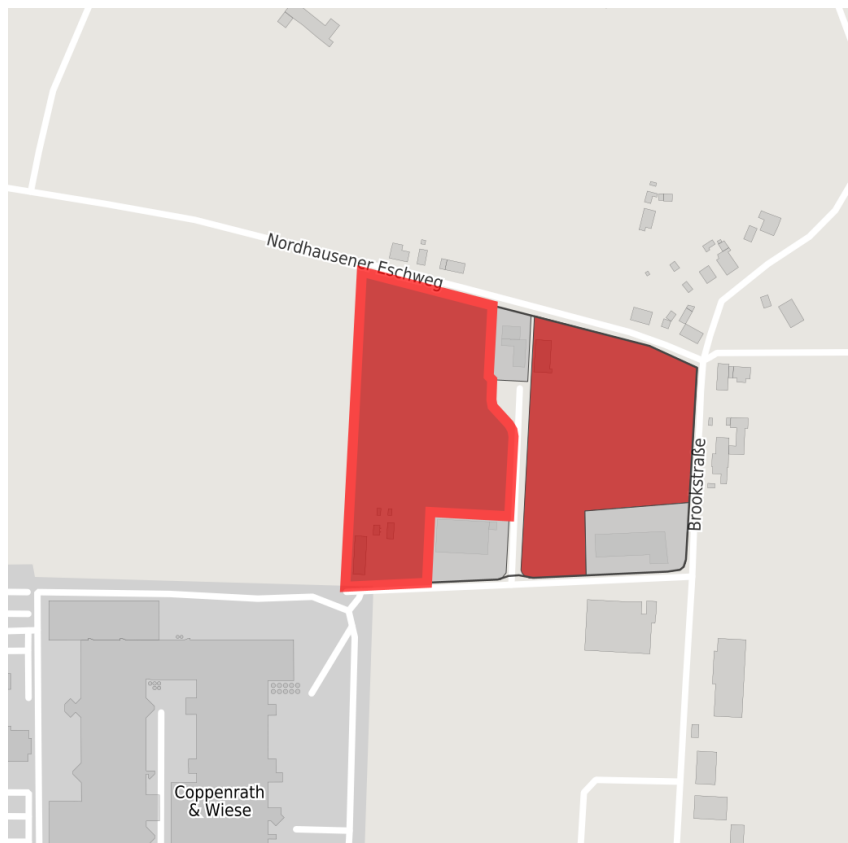

Factsheet parcel

Designation	Ost (No. 003)
Area size	23,343 m ²
City / district	Mettingen, Steinfurt

Map view

Location in germany

Location in municipality

Detail view

© [OpenStreetMap](#) contributors. Map view subject to exact measurement.

Availabilities

 Immediately available area	 Available area within short term (< 2 years)	 Available area within medium term (2-5 years)	 Available area within Long term (> 5 years)
 Not available area			

Other areas

 Private ownership	 Water area	 Rail area	 Street area
 Green area	 Living space	 disposal/supply infrastructure	 Other Area

Parcel

Area size	23,343 m ²
Price	On Demand
Availability	Immediately available area
Area designation	Commercial zone
Divisible	No
24h operation	No