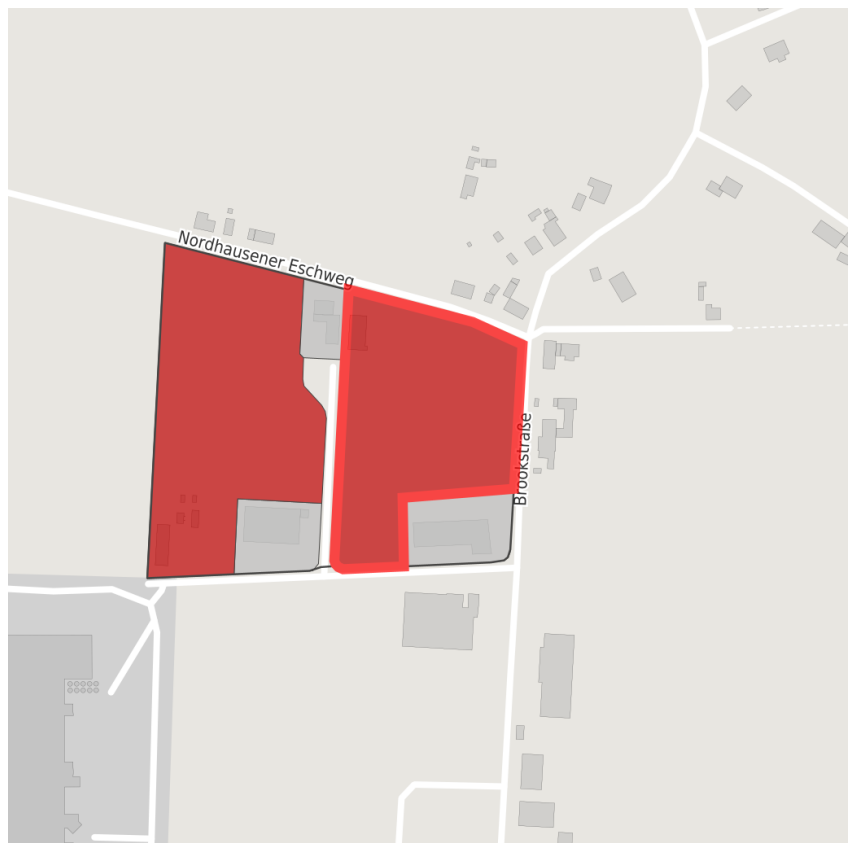

Factsheet parcel

Designation	Ost (No. 001)
Area size	19,580 m ²
City / district	Mettingen, Steinfurt

Map view

Location in germany

Location in municipality

Detail view

© [OpenStreetMap](#) contributors. Map view subject to exact measurement.

Availabilities

 Immediately available area	 Available area within short term (< 2 years)	 Available area within medium term (2-5 years)	 Available area within Long term (> 5 years)
 Not available area			

Other areas

 Private ownership	 Water area	 Rail area	 Street area
 Green area	 Living space	 disposal/supply infrastructure	 Other Area

Parcel

Area size	19,580 m ²
Price	On Demand
Availability	Immediately available area
Area designation	Commercial zone
Divisible	No
24h operation	No