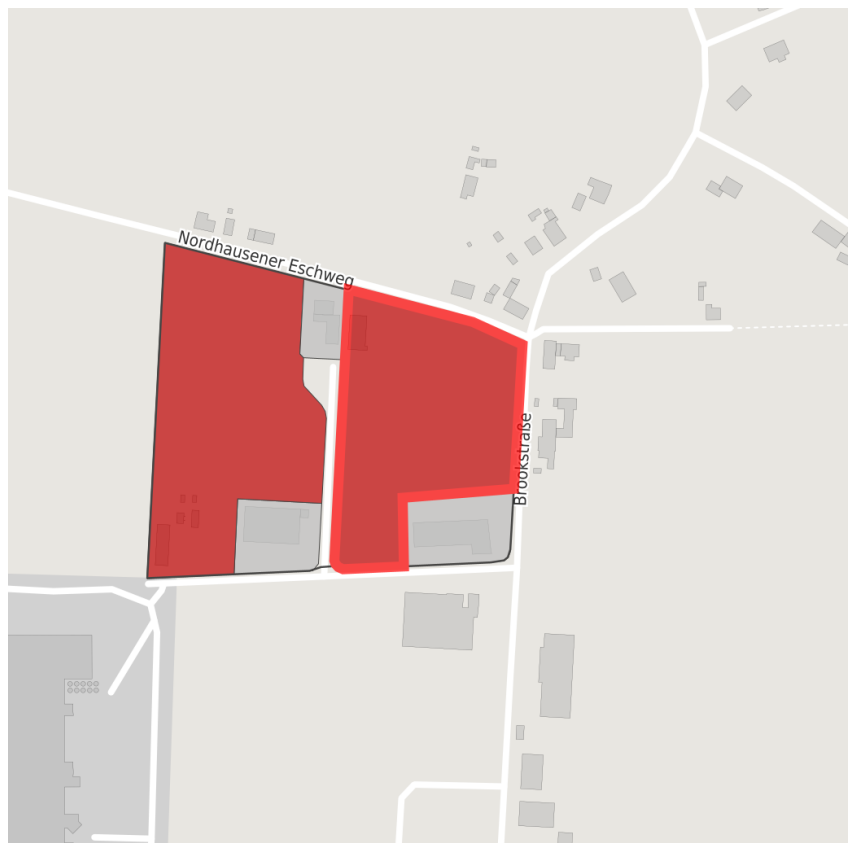

Factsheet parcel

Designation	Ost (No. 001)
Area size	19,580 m ²
City / district	Mettingen, Steinfurt

Map view

Location in germany

Location in municipality

Detail view

© [OpenStreetMap](#) contributors. Map view subject to exact measurement.

Availabilities

Immediately available area	Available area within short term (< 2 years)	Available area within medium term (2-5 years)	Available area within Long term (> 5 years)
Not available area			

Other areas

Private ownership	Water area	Rail area	Street area
Green area	Living space	disposal/supply infrastructure	Other Area

Parcel

Area size	19,580 m ²
Price	On Demand
Availability	Immediately available area
Area designation	Commercial zone
Divisible	No
24h operation	No