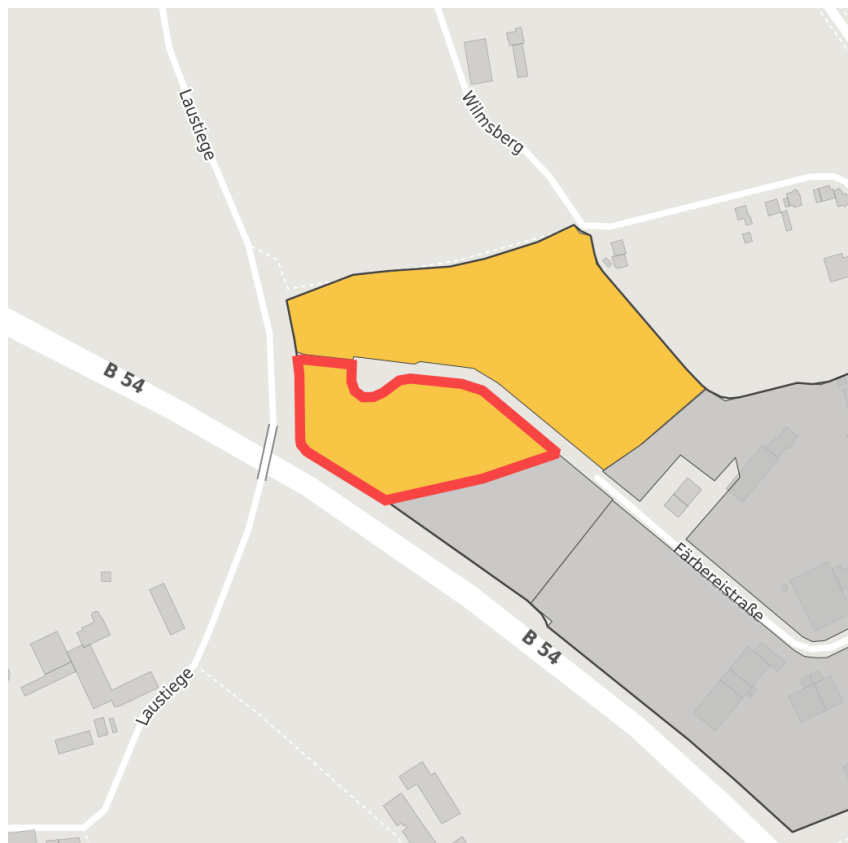

Factsheet parcel

Designation	GE-Gebiet Wilmsberg Süd I (No. 005)
Area size	10,982 m ²
City / district	Steinfurt, Steinfurt

Map view

Location in germany

Location in municipality

Detail view

© [OpenStreetMap](https://www.openstreetmap.org/) contributors. Map view subject to exact measurement.

Availabilities

 Immediately available area	 Available area within short term (< 2 years)	 Available area within medium term (2-5 years)	 Available area within Long term (> 5 years)
 Not available area			

Other areas

 Private ownership	 Water area	 Rail area	 Street area
 Green area	 Living space	 disposal/supply infrastructure	 Other Area

Parcel

Area size	10,982 m ²
Price	On Demand
Availability	Available area within medium term (2-5 years)
Area designation	Commercial zone
Divisible	No
24h operation	No