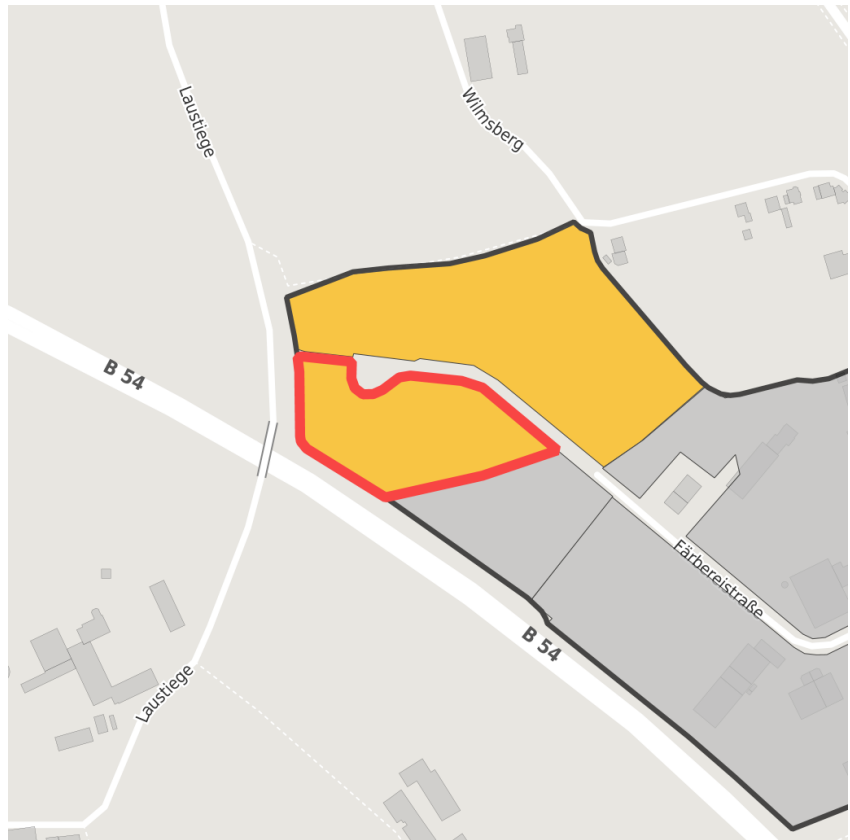

Factsheet parcel

Designation GE-Gebiet Wilmsberg Süd I (No. 005)
 Area size 10,982 m²
 City / district Steinfurt, Steinfurt

Map view

Location in germany

Location in municipality

Detail view

© [OpenStreetMap](https://www.openstreetmap.org/) contributors. Map view subject to exact measurement.

Availabilities

- Immediately available area
- Available area within short term (< 2 years)
- Available area within medium term (2-5 years)
- Available area within Long term (> 5 years)
- Not available area

Other areas

- Green area
- Water area
- Rail area
- Street area
- Living space
- disposal/supply infrastructure
- Other Area

Parcel

Area size	10,982 m ²
Price	On Demand
Availability	Available area within medium term (2-5 years)
Area designation	Commercial zone
Divisible	No
24h operation	No