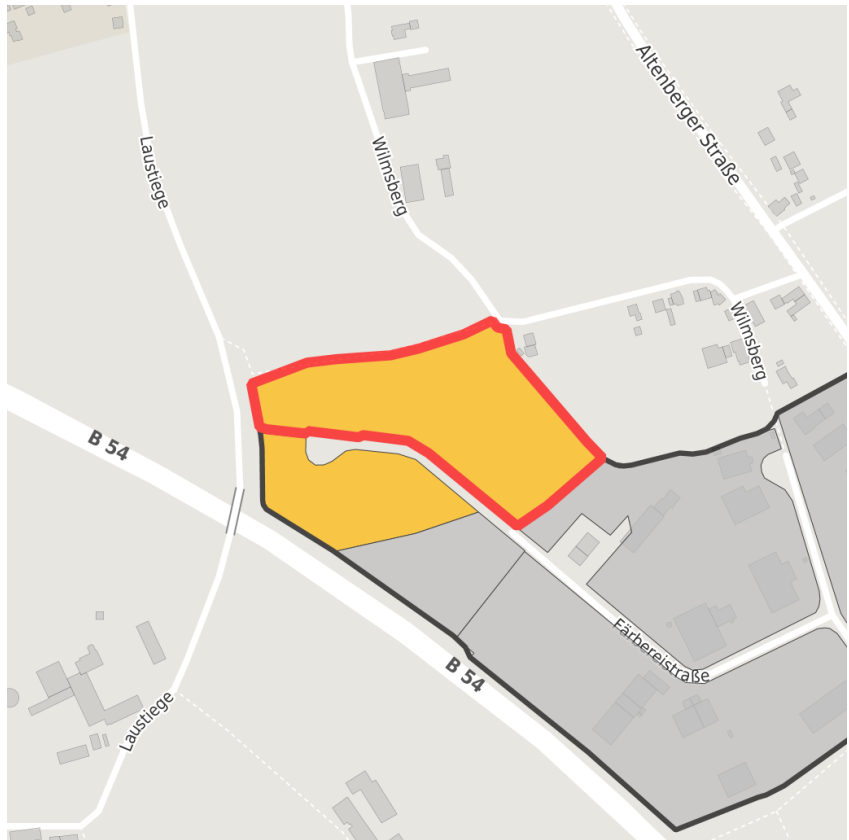

Factsheet parcel

Designation GE-Gebiet Wilmsberg Süd I (No. 003)
 Area size 23,850 m²
 City / district Steinfurt, Steinfurt

Map view

Location in germany

Location in municipality

Detail view

© [OpenStreetMap](https://www.openstreetmap.org/) contributors. Map view subject to exact measurement.

Availabilities

- Immediately available area
- Available area within short term (< 2 years)
- Available area within medium term (2-5 years)
- Available area within Long term (> 5 years)
- Not available area

Other areas

- Private ownership
- Water area
- Rail area
- Street area
- Green area
- Living space
- disposal/supply infrastructure
- Other Area

Parcel

Area size	23,850 m ²
Price	On Demand
Availability	Available area within medium term (2-5 years)
Area designation	Commercial zone
Divisible	No
24h operation	No