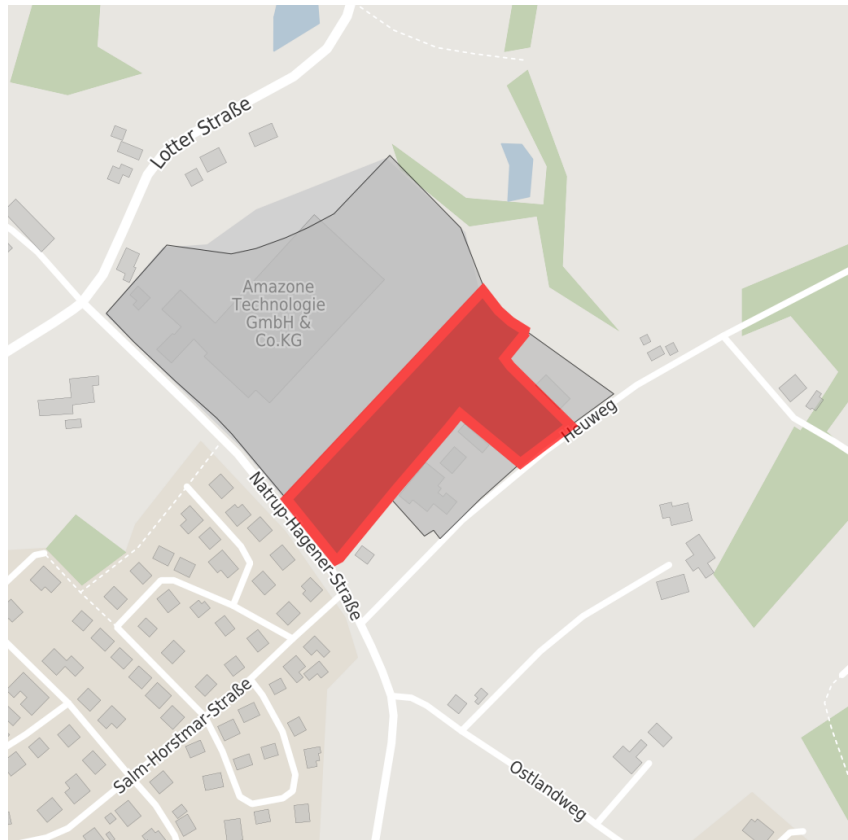

Factsheet parcel

Designation	Heuweg, Leeden (No. 004)
Area size	13,982 m ²
City / district	Tecklenburg, Steinfurt

Map view

Location in germany

Location in municipality

Detail view

© [OpenStreetMap](#) contributors. Map view subject to exact measurement.

Availabilities

 Immediately available area	 Available area within short term (< 2 years)	 Available area within medium term (2-5 years)	 Available area within Long term (> 5 years)
 Not available area			

Other areas

 Private ownership	 Water area	 Rail area	 Street area
 Green area	 Living space	 disposal/supply infrastructure	 Other Area

Parcel

Area size	13,982 m ²
Price	On Demand
Availability	Immediately available area
Area designation	Commercial zone
Divisible	No
24h operation	No