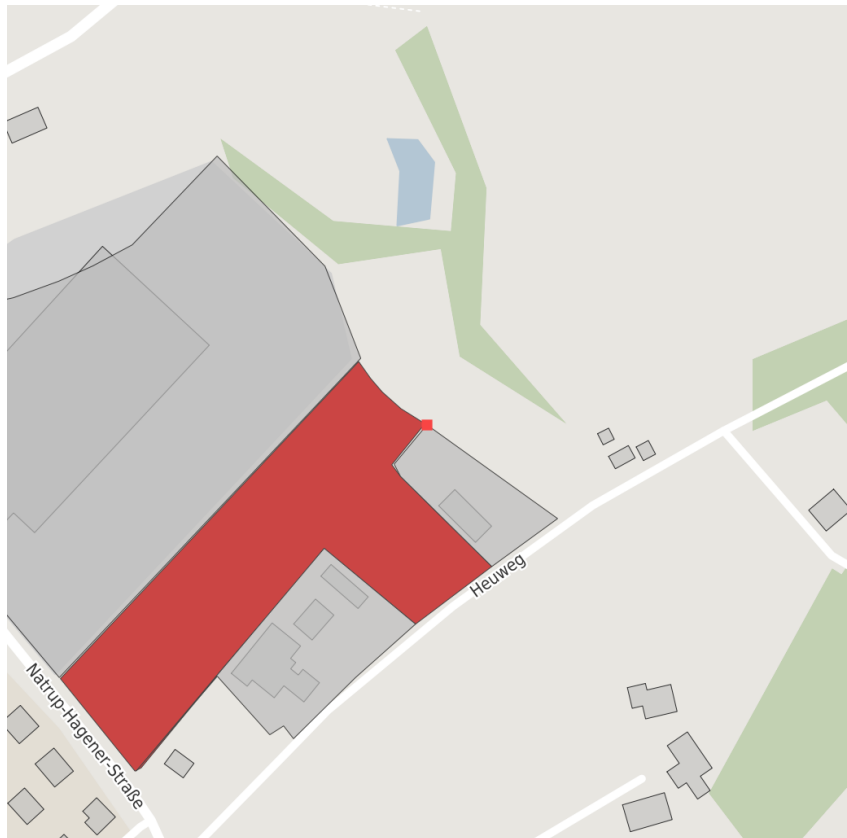

Factsheet parcel

Designation	Heuweg, Leeden (No. 003)
Area size	0 m ²
City / district	Tecklenburg, Steinfurt

Map view

Location in germany

Location in municipality

Detail view

© [OpenStreetMap](https://www.openstreetmap.org/) contributors. Map view subject to exact measurement.

Availabilities

- | | | | |
|----------------------------|--|---|---|
| Immediately available area | Available area within short term (< 2 years) | Available area within medium term (2-5 years) | Available area within Long term (> 5 years) |
| Not available area | | | |

Parcel

Area size	0 m ²
Price	On Demand
Availability	Immediately available area
Area designation	Commercial zone
Divisible	No
24h operation	No

Commercial zone

Location	
Regional important?	No

Transport connections