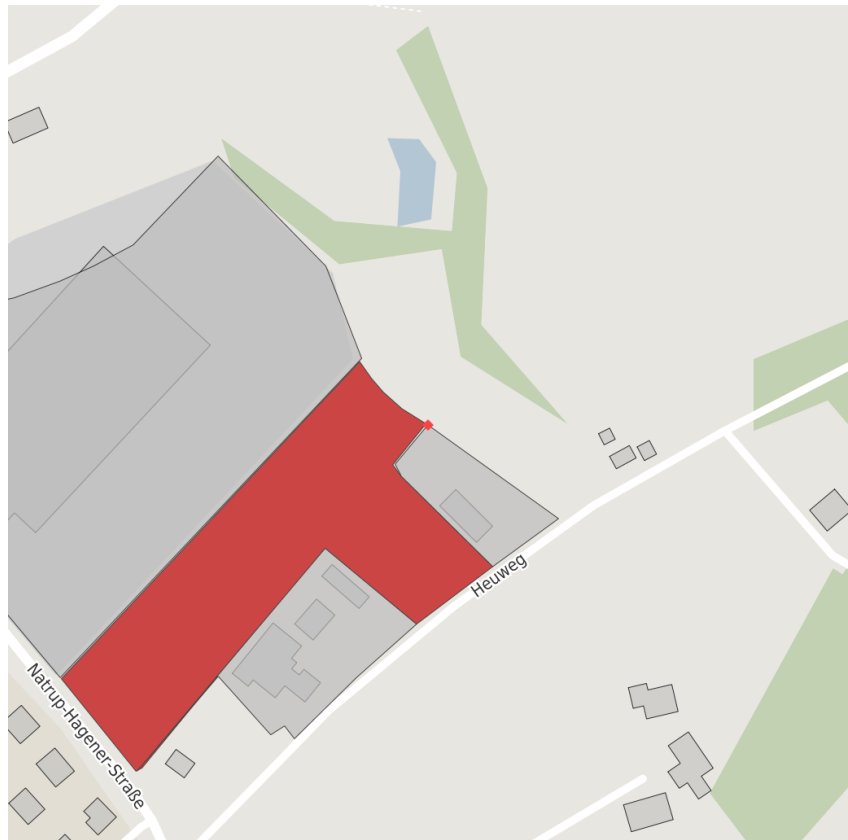

## Factsheet parcel

Designation	Heuweg, Leeden (No. 003)
Area size	0 m <sup>2</sup>
City / district	Tecklenburg, Steinfurt

## Map view

Location in germany

Location in municipality

Detail view

© [OpenStreetMap](https://www.openstreetmap.org/) contributors. Map view subject to exact measurement.

## Availabilities

 Immediately available area	 Available area within short term (< 2 years)	 Available area within medium term (2-5 years)	 Available area within Long term (> 5 years)
 Not available area			