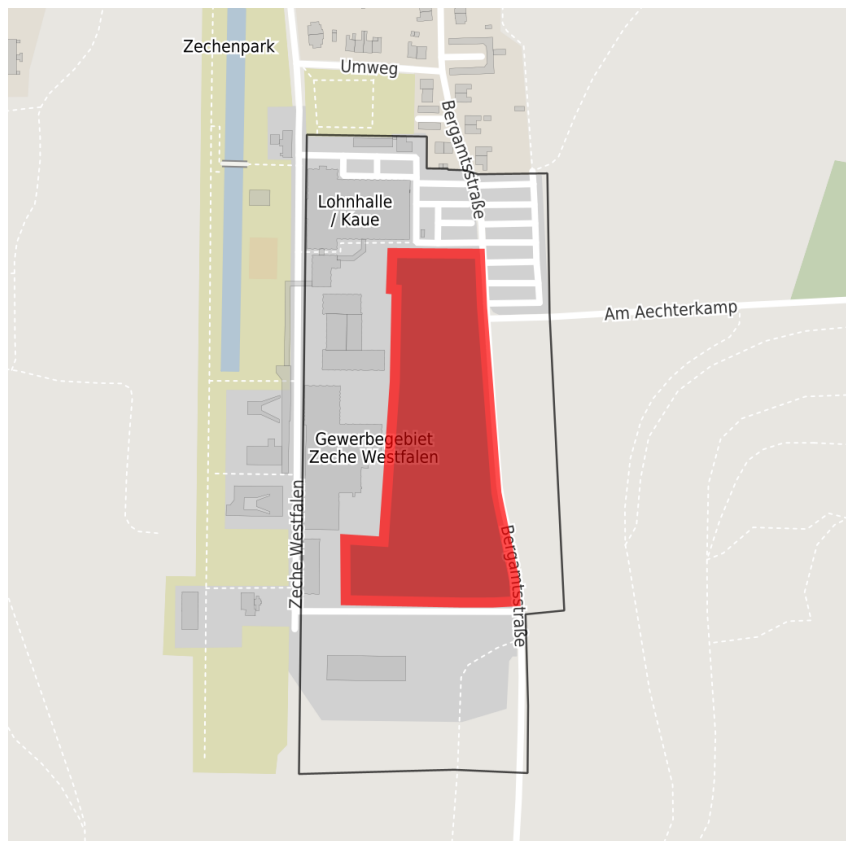

## Factsheet parcel

Designation	Zeche Westfalen (No. 001)
Area size	26,719 m <sup>2</sup>
City / district	Ahlen, Warendorf

## Map view

Location in germany

Location in municipality

Detail view

© [OpenStreetMap](https://www.openstreetmap.org/) contributors. Map view subject to exact measurement.

The city of Ahlen is located very close to the most important cities in Westphalia. Dortmund, Münster and Bielefeld are just one hour away.

Historischer Ahleener Wasserturm

Ahlen

Ahleener Advent

Natur- und Gewerbepark Olfetal

Historische Zechenkolonie

Ahlener Stadtfest

Gewerbegebiet Vatheuershof-Südost

Segwaytour