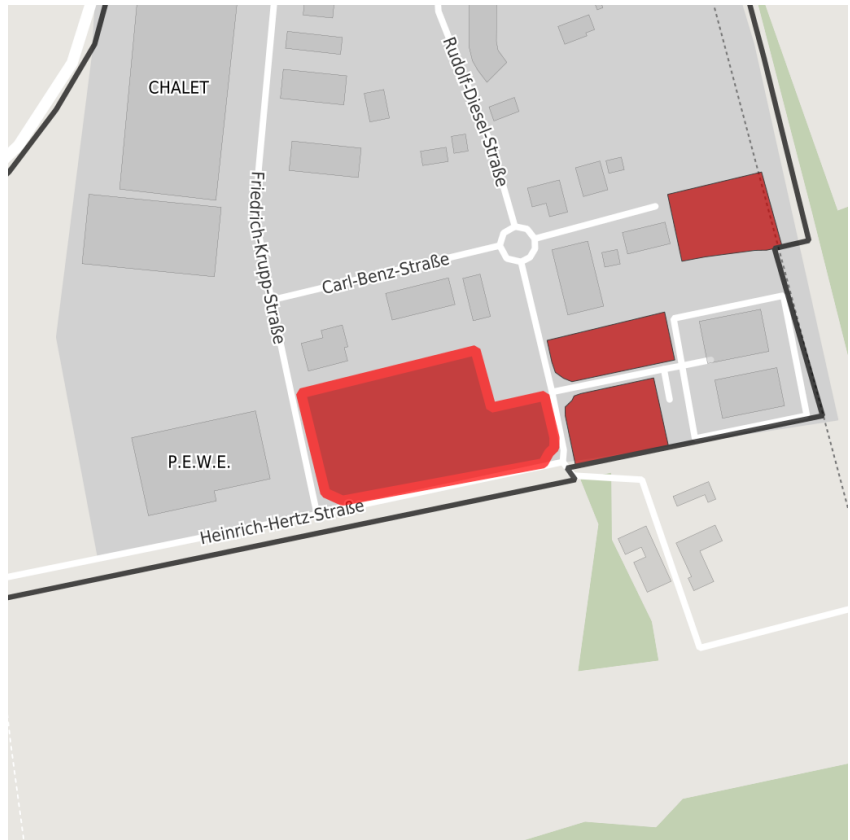

Factsheet parcel

Designation GE-Gebiet Tetekum (No. 005)
 Area size 12,000 m²
 City / district Lüdinghausen, Coesfeld

Map view

Location in germany

Location in municipality

Detail view

© [OpenStreetMap](https://www.openstreetmap.org/) contributors. Map view subject to exact measurement.

Availabilities

- Immediately available area
- Available area within short term (< 2 years)
- Available area within medium term (2-5 years)
- Available area within Long term (> 5 years)
- Not available area

Other areas

- Private ownership
- Water area
- Rail area
- Street area
- Green area
- Living space
- disposal/supply infrastructure
- Other Area

Parcel

Area size	12,000 m ²
Price	On Demand
Availability	Immediately available area
Area designation	Commercial zone
Divisible	No
24h operation	No