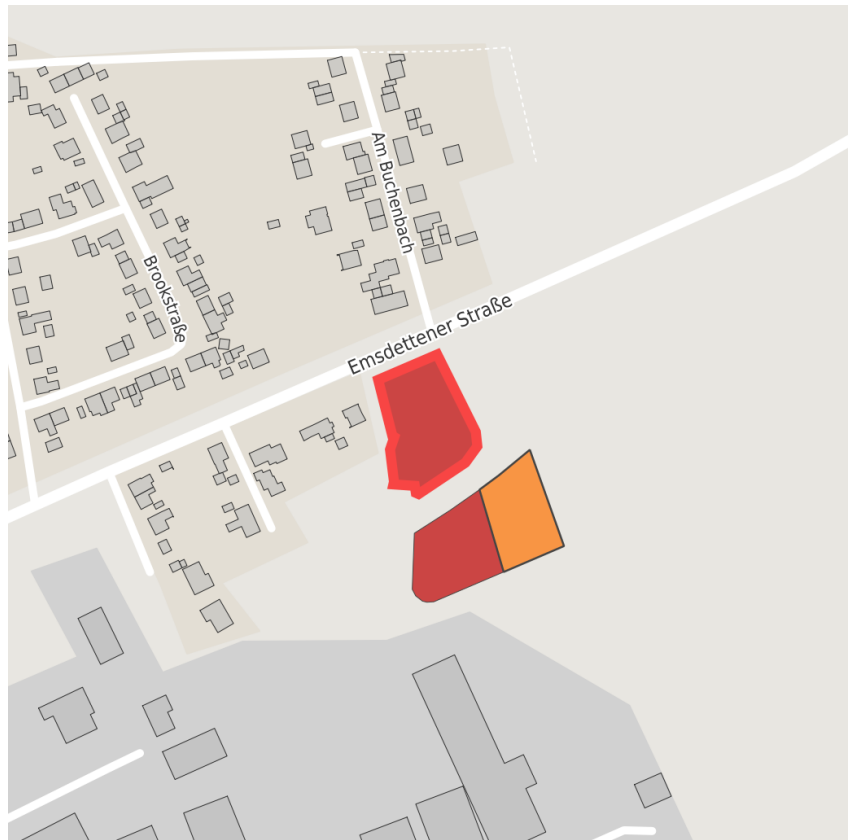

## Factsheet parcel

Designation	Gewerbegebiet Ostendorf (No. 008)
Area size	2,920 m <sup>2</sup>
City / district	Steinfurt, Steinfurt

## Map view

Location in germany

Location in municipality

Detail view

© [OpenStreetMap](https://www.openstreetmap.org/) contributors. Map view subject to exact measurement.

## Parcel

Area size	2,920 m <sup>2</sup>
Price	95.00 €/m <sup>2</sup>
Availability	Immediately available area
Area designation	Commercial zone
Divisible	Yes
24h operation	No

Siemensstrasse Totale\_kl.jpg