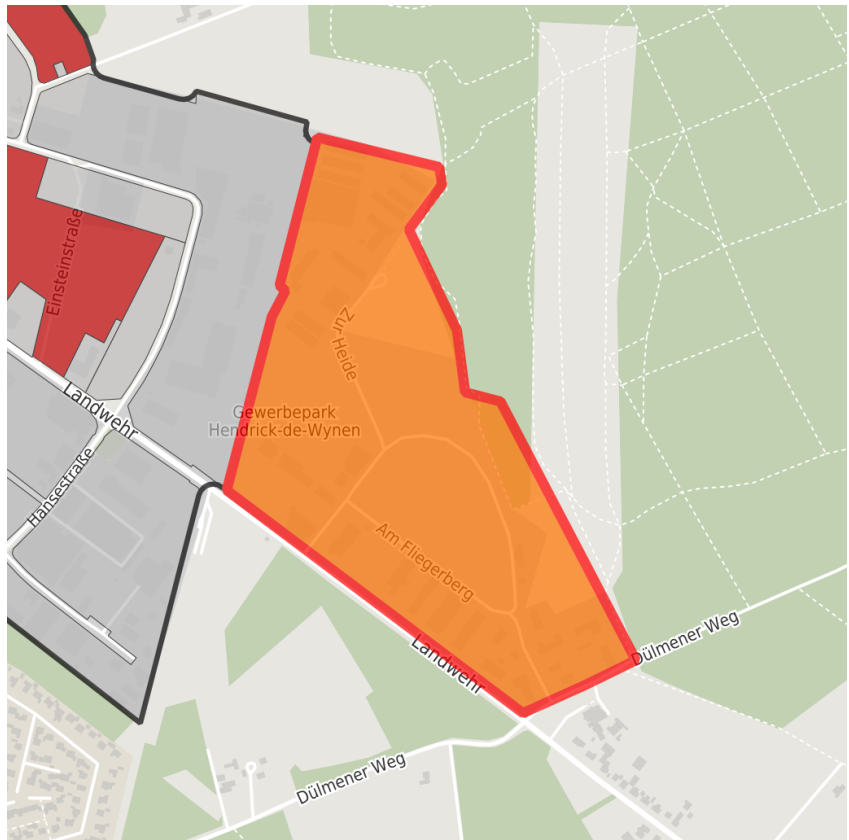

Factsheet parcel

Designation	Gewerbepark Hendrik-De-Wynen (No. 001)
Area size	312,837 m ²
City / district	Borken, Borken

Map view

Location in germany

Location in municipality

Detail view

© [OpenStreetMap](#) contributors. Map view subject to exact measurement.

Availabilities

- Immediately available area
- Available area within short term (< 2 years)
- Available area within medium term (2-5 years)
- Available area within Long term (> 5 years)
- Not available area

Other areas

- Green area
- Water area
- Rail area
- Street area
- Living space
- disposal/supply infrastructure
- Other Area

Parcel

Area size	312,837 m ²
Price	On Demand
Availability	Available area within short term (< 2 years)
Area designation	Commercial zone
Divisible	No
24h operation	No

Commercial zone

Location	
Regional important?	No

Transport connections

		Distance	
		[km]	[min]
Freeway	A 31	9.0	5
	A 3/E 35	25.0	20
	A 43	25.0	20
Highway	B 67, B 70	1.0	1
	B 525	8.0	5
Airport	Münster-Osnabrück	70.0	60
	Düsseldorf	70.0	60
Port	Wesel, Enschede, Rheine, Duisburg	30.0	0
Rail freight	UTM Marl, Rheine, Duisburg	30.0	0
Public transport	Borken	1.0	1