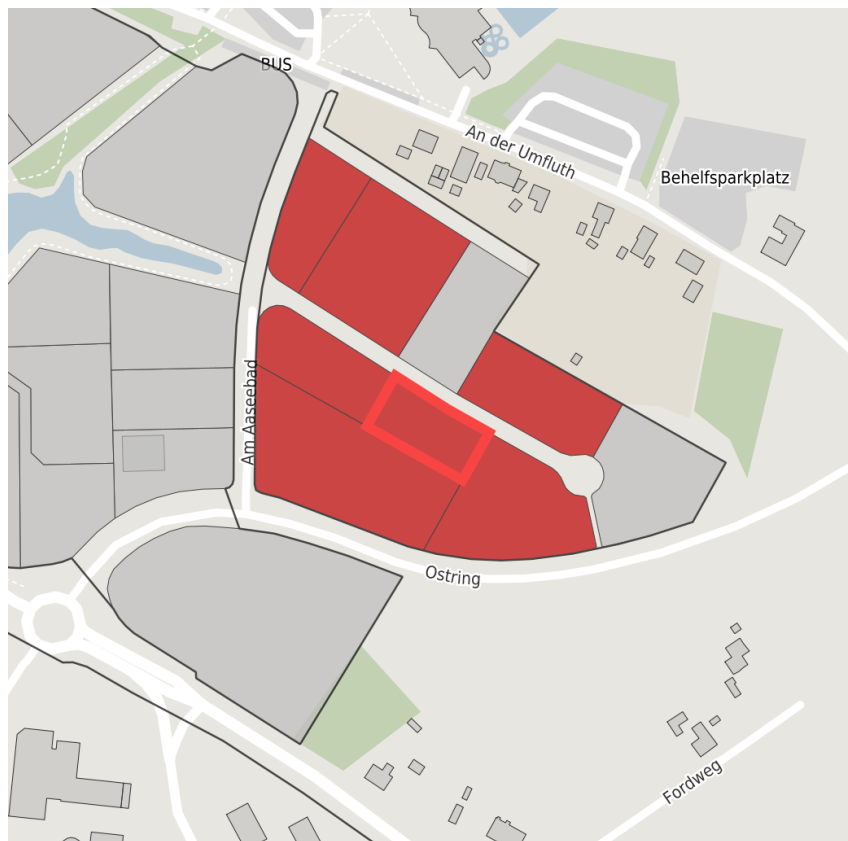

Factsheet parcel

Designation	Gewerbegebiet Tecklenburger Damm-Ost (No. 007)
Area size	1,969 m ²
City / district	Ibbenbüren, Steinfurt

Map view

Location in germany

Location in municipality

Detail view

© [OpenStreetMap](#) contributors. Map view subject to exact measurement.

Availabilities

 Immediately available area	 Available area within short term (< 2 years)	 Available area within medium term (2-5 years)	 Available area within Long term (> 5 years)
 Not available area			

Other areas

 Private ownership	 Water area	 Rail area	 Street area
 Green area	 Living space	 disposal/supply infrastructure	 Other Area

Parcel

Area size	1,969 m ²
Price	On Demand
Availability	Immediately available area
Area designation	Commercial zone
Divisible	Yes
24h operation	No

Commercial zone

Location	Outskirts
Regional important?	No

Transport connections

			Distance	
			[km]	[min]
Freeway	BAB30		2.0	5
Highway	B 219		2.0	5
Airport	FMO		20.0	20
Port	Dortmund - Ems - Kanal		7.0	10
Rail freight	Osnabrück		22.0	25
Public transport	Ibbenbüren		2.0	10