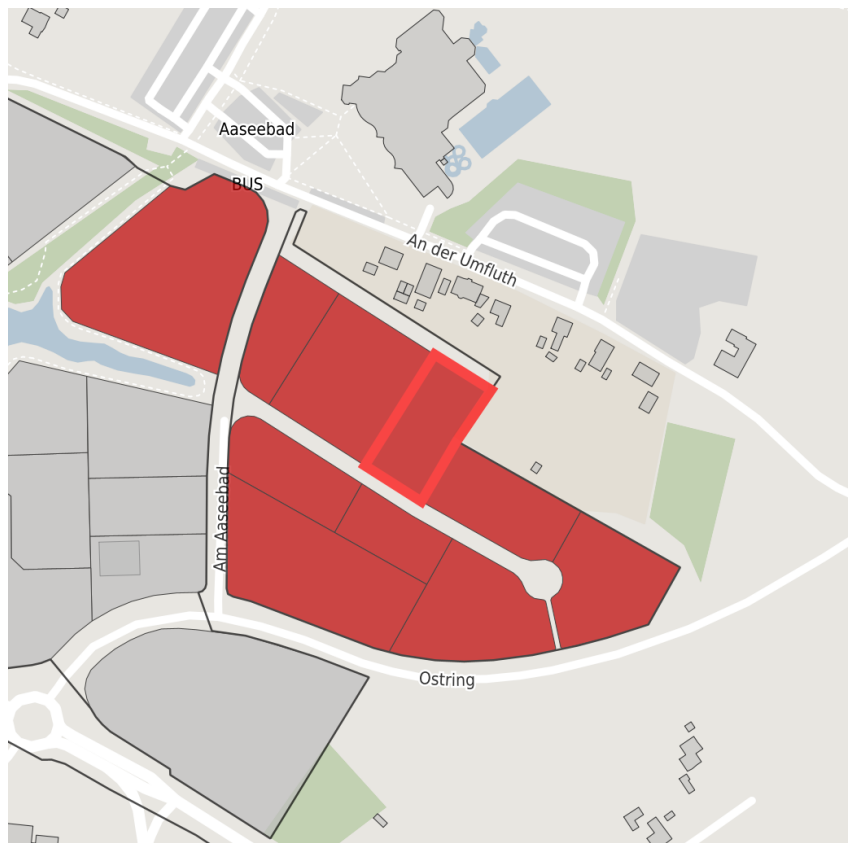

Factsheet parcel

Designation	Gewerbegebiet Tecklenburger Damm-Ost (No. 003)
Area size	3,021 m ²
City / district	Ibbenbüren, Steinfurt

Map view

Location in germany

Location in municipality

Detail view

© [OpenStreetMap](#) contributors. Map view subject to exact measurement.

Availabilities

Immediately available area	Available area within short term (< 2 years)	Available area within medium term (2-5 years)	Available area within Long term (> 5 years)
Not available area			

Other areas

Private ownership	Water area	Rail area	Street area
Green area	Living space	disposal/supply infrastructure	Other Area

Parcel

Area size	3,021 m ²
Price	On Demand
Availability	Immediately available area
Area designation	Commercial zone
Divisible	Yes
24h operation	No

Commercial zone

Location	Outskirts
Regional important?	No

Transport connections

			Distance	
			[km]	[min]
Freeway	BAB30		2.0	5
Highway	B 219		2.0	5
Airport	FMO		20.0	20
Port	Dortmund - Ems - Kanal		7.0	10
Rail freight	Osnabrück		22.0	25
Public transport	Ibbenbüren		2.0	10