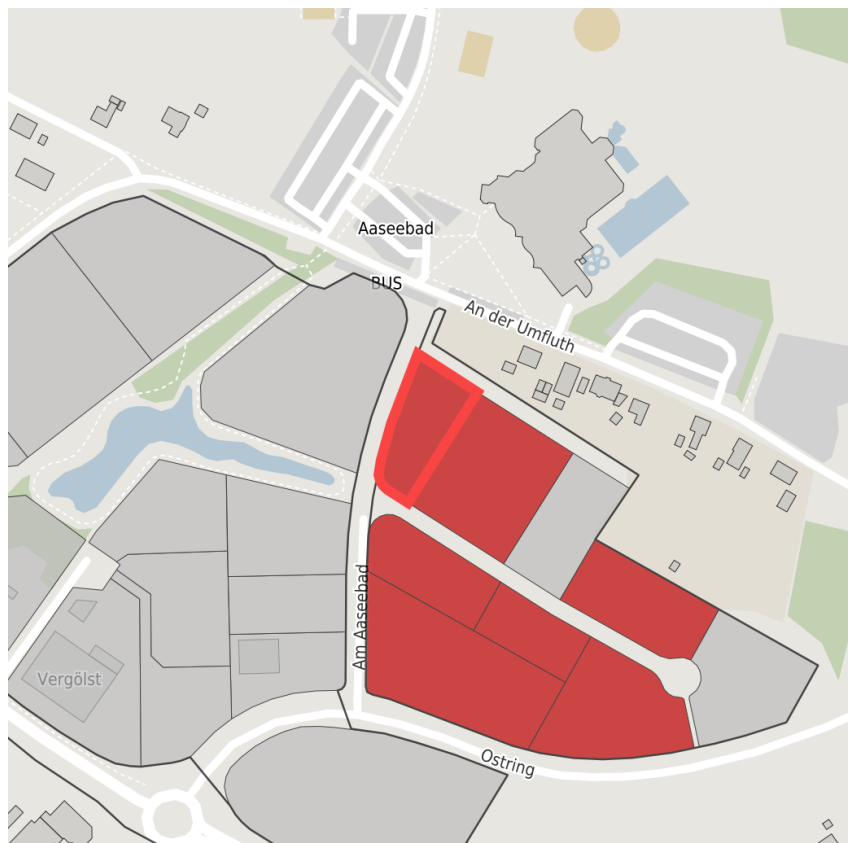

Factsheet parcel

Designation	Gewerbegebiet Tecklenburger Damm-Ost (No. 002)
Area size	2,600 m ²
City / district	Ibbenbüren, Steinfurt

Map view

Location in germany

Location in municipality

Detail view

© [OpenStreetMap](#) contributors. Map view subject to exact measurement.

Availabilities

 Immediately available area	 Available area within short term (< 2 years)	 Available area within medium term (2-5 years)	 Available area within Long term (> 5 years)
 Not available area			

Other areas

 Private ownership	 Water area	 Rail area	 Street area
 Green area	 Living space	 disposal/supply infrastructure	 Other Area

Parcel

Area size	2,600 m ²
Price	On Demand
Availability	Immediately available area
Area designation	Commercial zone
Divisible	Yes
24h operation	No

Commercial zone

Location	Outskirts
Regional important?	No

Transport connections

			Distance	
			[km]	[min]
Freeway	BAB30		2.0	5
Highway	B 219		2.0	5
Airport	FMO		20.0	20
Port	Dortmund - Ems - Kanal		7.0	10
Rail freight	Osnabrück		22.0	25
Public transport	Ibbenbüren		2.0	10