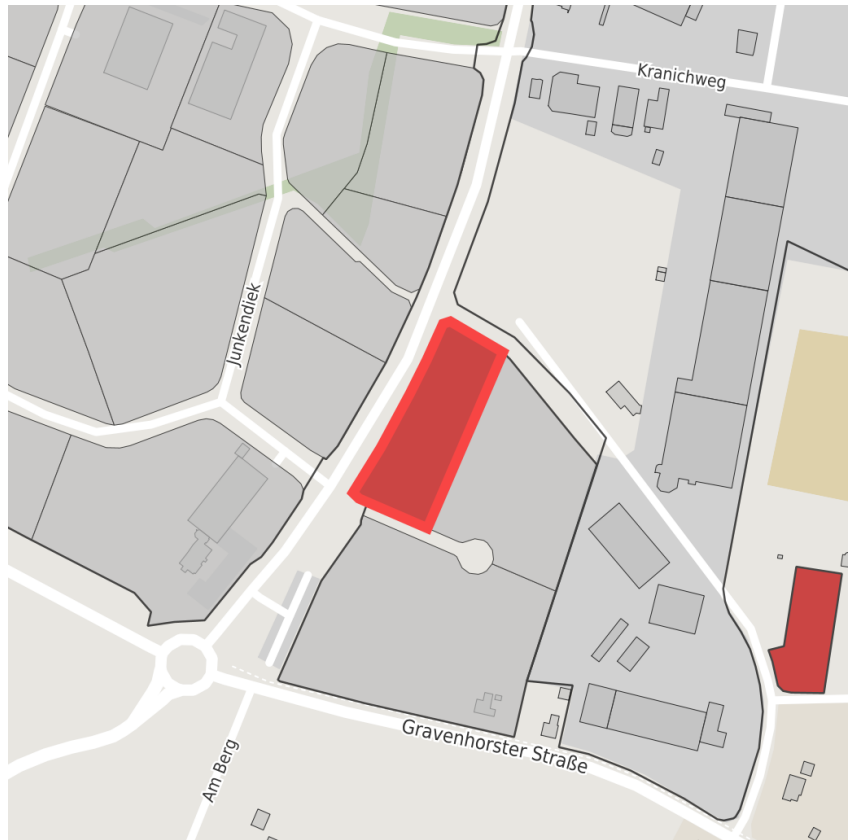

Factsheet parcel

Designation	Gewerbegebiet Schierloh (No. 059)
Area size	5,864 m ²
City / district	Ibbenbüren, Steinfurt

Map view

Location in germany

Location in municipality

Detail view

© [OpenStreetMap](#) contributors. Map view subject to exact measurement.

Commercial zone

Location	Outskirts
Regional important?	No

Transport connections

			Distance	
			[km]	[min]
Freeway	A 30		0.7	1
Highway	Kreisstraße direkt		0.0	0
	Landstraße direkt		0.0	0
	219		4.0	10
Airport	Münster/Osnabrück		20.0	20
Port	Dortmund-Ems-Kanal		8.0	15
Rail freight	Rheine		25.0	25
Public transport	Ibbenbüren		4.0	10