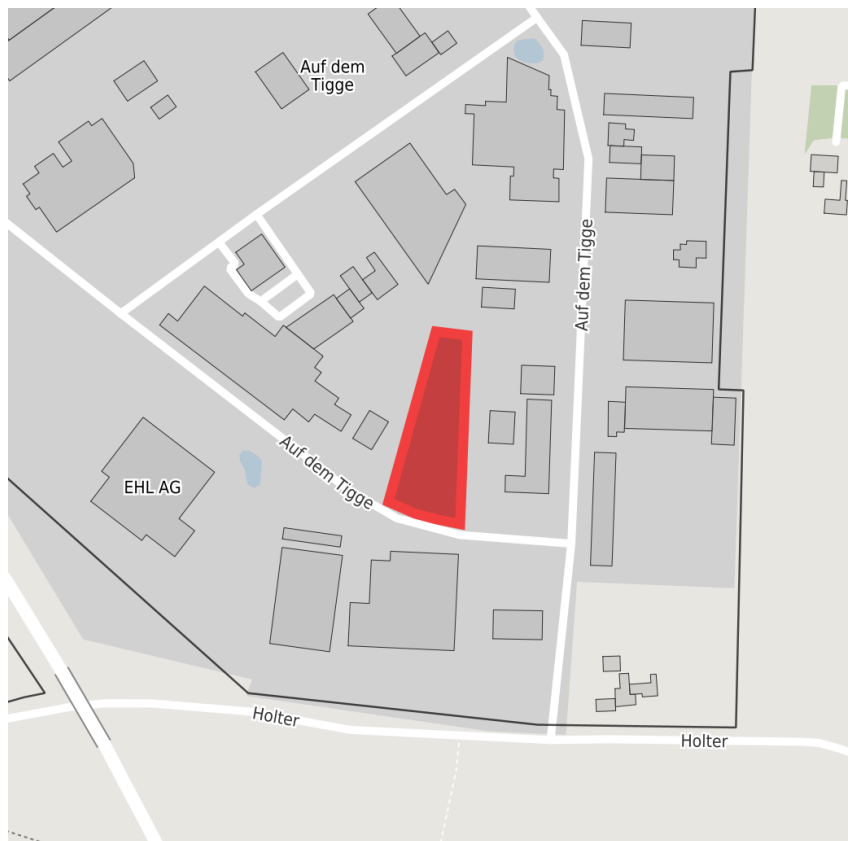

Factsheet parcel

Designation	Gewerbegebiet auf dem Tigge (No. 004)
Area size	3,850 m ²
City / district	Beckum, Warendorf

Map view

Location in germany

Location in municipality

Detail view

© [OpenStreetMap](#) contributors. Map view subject to exact measurement.

Private ownership	Water area	Rail area	Street area
Green area	Living space	disposal/supply infrastructure	Other Area

Parcel

Area size	3,850 m ²
Price	On Demand
Availability	Immediately available area
Divisible	No
24h operation	No