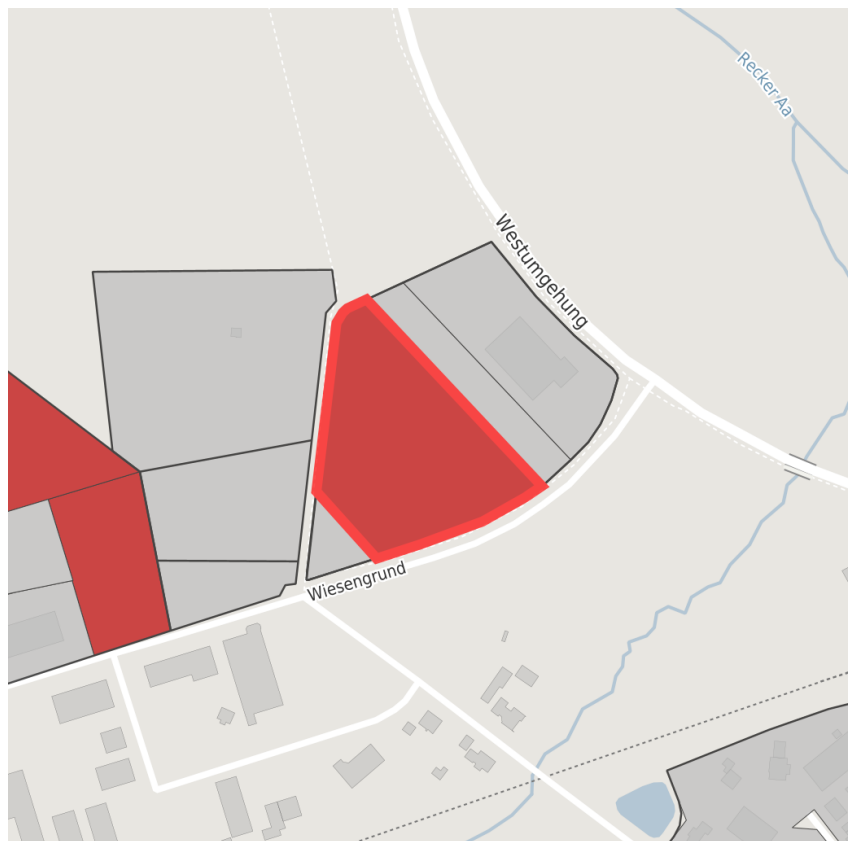

Factsheet parcel

| | |
|-----------------|----------------------------------|
| Designation | Wiesengrund Nord / Ost (No. 002) |
| Area size | 16,000 m ² |
| City / district | Recke, Steinfurt |

Map view

Location in germany

Location in municipality

Detail view

© [OpenStreetMap](#) contributors. Map view subject to exact measurement.

Availabilities

| | | | |
|----------------------------|--|---|---|
| Immediately available area | Available area within short term (< 2 years) | Available area within medium term (2-5 years) | Available area within Long term (> 5 years) |
| Not available area | | | |

Information about Recke

Recke is a municipality in the district of Steinfurt, in North Rhine-Westphalia, Germany. Recke is situated approximately 20 km north-east of Rheine and 25 km north-west of Osnabrück.