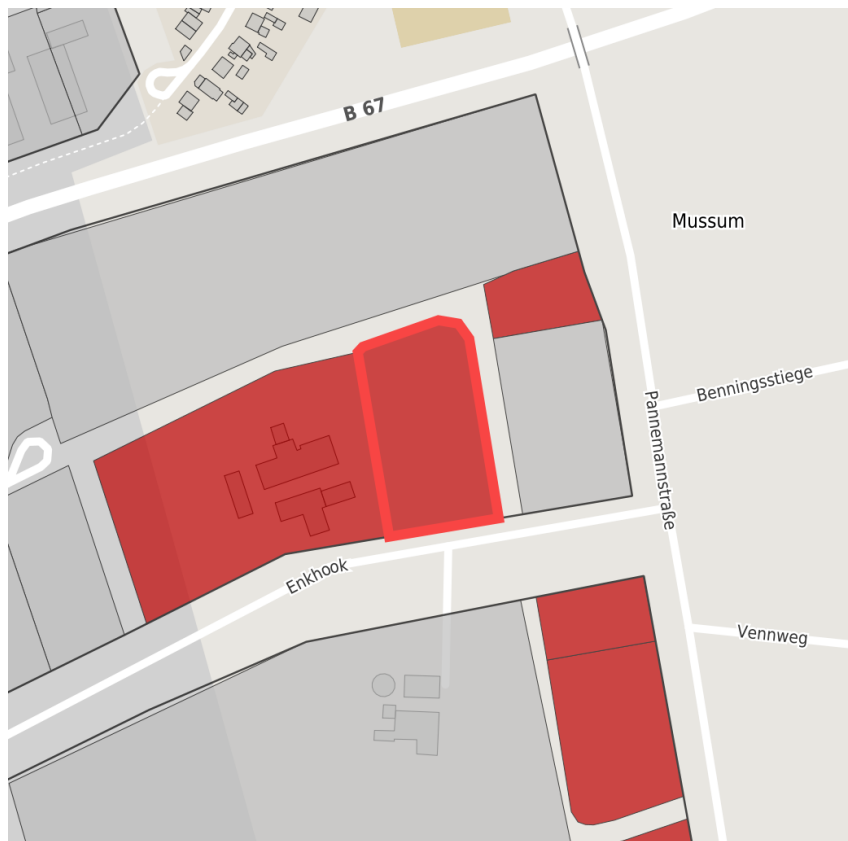

Factsheet parcel

Designation	Industriepark Bocholt (No. 406)
Area size	10,000 m ²
City / district	Bocholt, Borken

Map view

Location in germany

Location in municipality

Detail view

© [OpenStreetMap](#) contributors. Map view subject to exact measurement.

Availabilities

Immediately available area	Available area within short term (< 2 years)	Available area within medium term (2-5 years)	Available area within Long term (> 5 years)
Not available area			

Other areas

Private ownership	Water area	Rail area	Street area
Green area	Living space	disposal/supply infrastructure	Other Area

Parcel

Area size	10,000 m ²
Price	On Demand
Availability	Immediately available area
Area designation	Commercial zone
Divisible	No
24h operation	No

Commercial zone

Location	
Regional important?	No

Luftbildansicht I-Park

Luftbildansicht I-Park

Luftbildansicht I-Park

Industriepark Bocholt

Transport connections

		Distance	
		[km]	[min]
Freeway	A3 'Hollandlinie'	6.0	0
	B 67 n/A31	0.0	0
Highway	B 473	0.0	0
	Düsseldorf	80.0	0
Airport	Münster/Osnabrück	90.0	0
	Duisburg/Emmerich	30.0	0
Port	Bhf Bocholt	5.0	0
Public transport			