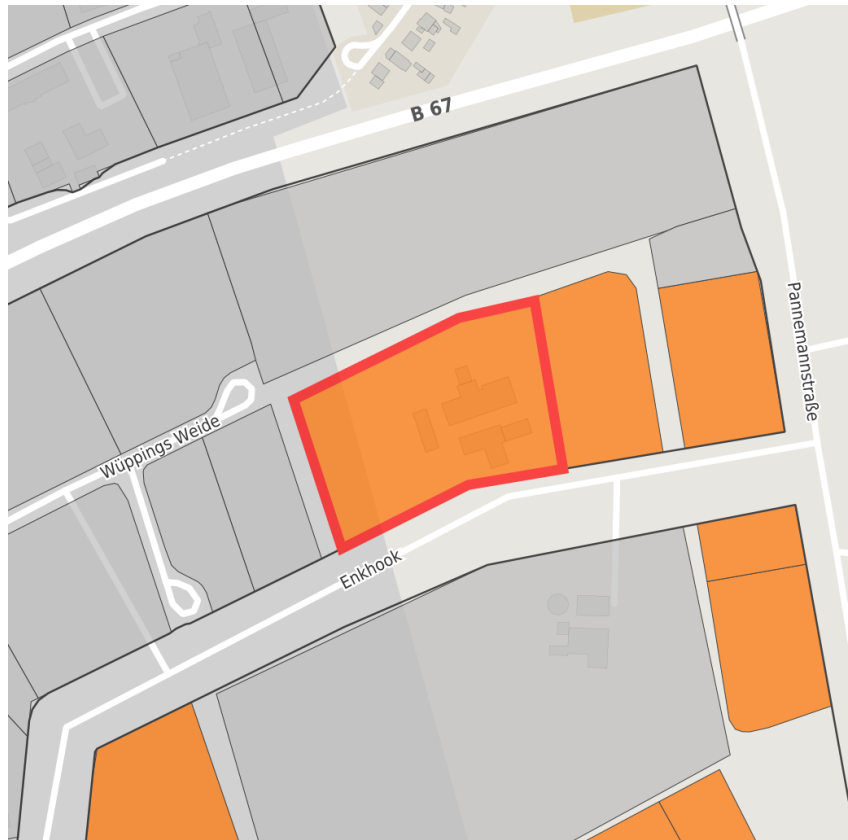

## Factsheet parcel

Designation	Industriepark Bocholt (No. 405)
Area size	21,000 m <sup>2</sup>
City / district	Bocholt, Borken

## Map view

Location in germany

Location in municipality

Detail view

© [OpenStreetMap](#) contributors. Map view subject to exact measurement.

## Availabilities

 Immediately available area	 Available area within short term (< 2 years)	 Available area within medium term (2-5 years)	 Available area within Long term (> 5 years)
 Not available area			

## Parcel

Area size	21,000 m <sup>2</sup>
Price	On Demand
Availability	Available area within short term (< 2 years)
Area designation	Commercial zone
Divisible	No
24h operation	No