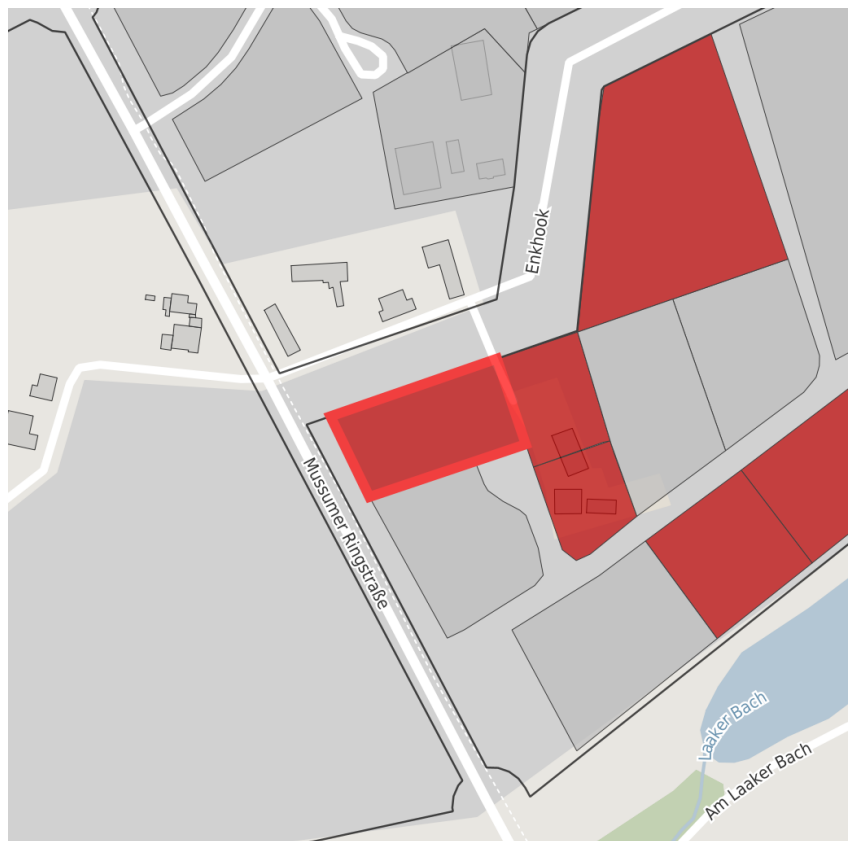

Factsheet parcel

Designation	Industriepark Bocholt (No. 402)
Area size	6,300 m ²
City / district	Bocholt, Borken

Map view

Location in germany

Location in municipality

Detail view

© [OpenStreetMap](#) contributors. Map view subject to exact measurement.

Availabilities

 Immediately available area	 Available area within short term (< 2 years)	 Available area within medium term (2-5 years)	 Available area within Long term (> 5 years)
 Not available area			

Other areas

 Private ownership	 Water area	 Rail area	 Street area
 Green area	 Living space	 disposal/supply infrastructure	 Other Area

Parcel

Area size	6,300 m ²
Price	On Demand
Availability	Immediately available area
Area designation	Commercial zone
Divisible	No
24h operation	No

Commercial zone

Location	
Regional important?	No

Luftbildansicht I-Park

Luftbildansicht I-Park

Luftbildansicht I-Park

Industriepark Bocholt

Transport connections

		Distance	
		[km]	[min]
Freeway	A3 'Hollandlinie'	6.0	0
	Highway	B 67 n/A31	0.0
Airport	B 473	0.0	0
	Düsseldorf	80.0	0
Port	Münster/Osnabrück	90.0	0
	Duisburg/Emmerich	30.0	0
Public transport	Bhf Bocholt	5.0	0