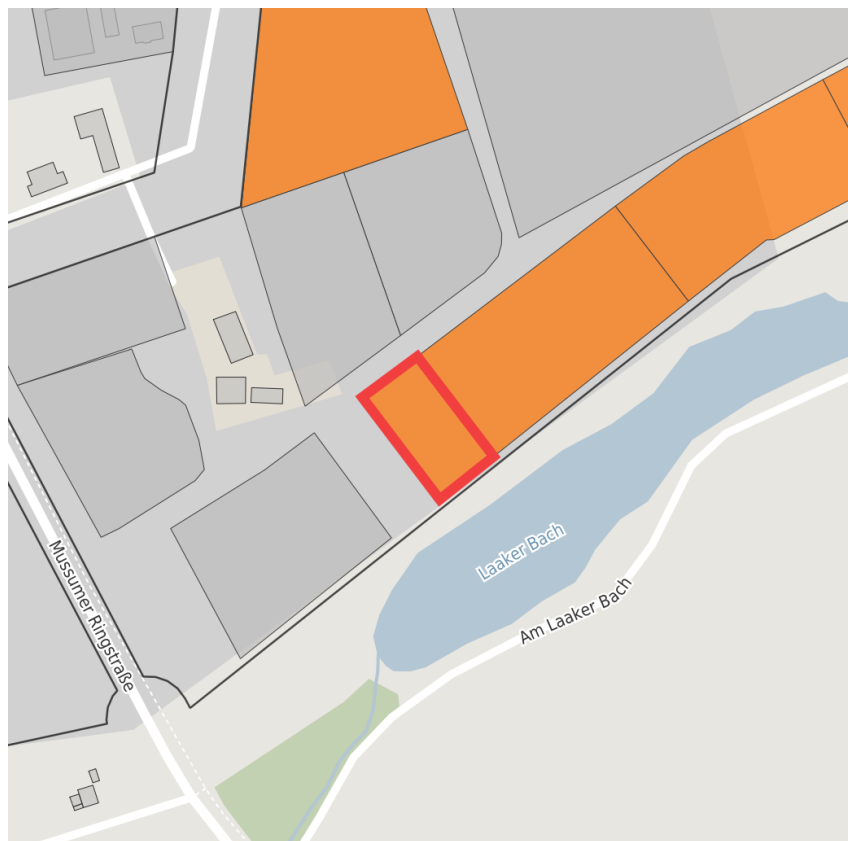

Factsheet parcel

Designation	Industriepark Bocholt (No. 399)
Area size	3,000 m ²
City / district	Bocholt, Borken

Map view

Location in germany

Location in municipality

Detail view

© [OpenStreetMap](#) contributors. Map view subject to exact measurement.

Availabilities

Immediately available area	Available area within short term (< 2 years)	Available area within medium term (2-5 years)	Available area within Long term (> 5 years)
Not available area			

Other areas