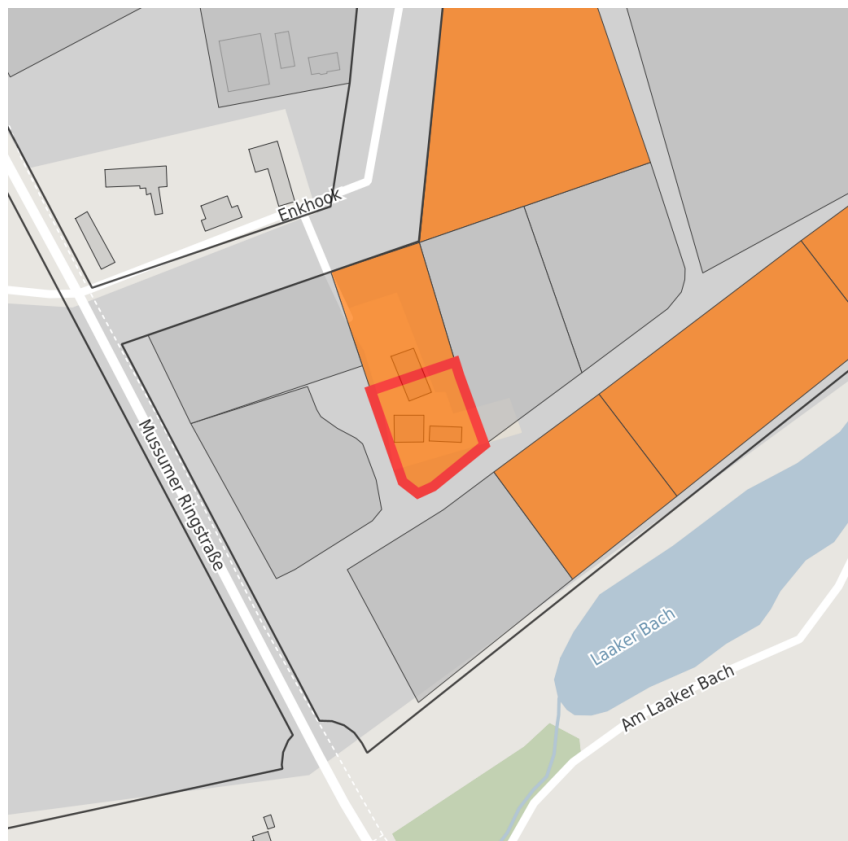

## Factsheet parcel

Designation	Industriepark Bocholt (No. 395)
Area size	3,000 m <sup>2</sup>
City / district	Bocholt, Borken

## Map view

Location in germany

Location in municipality

Detail view

© [OpenStreetMap](#) contributors. Map view subject to exact measurement.

## Commercial zone

Location	
Regional important?	No

Luftbildansicht I-Park

Luftbildansicht I-Park

Luftbildansicht I-Park

Industriepark Bocholt