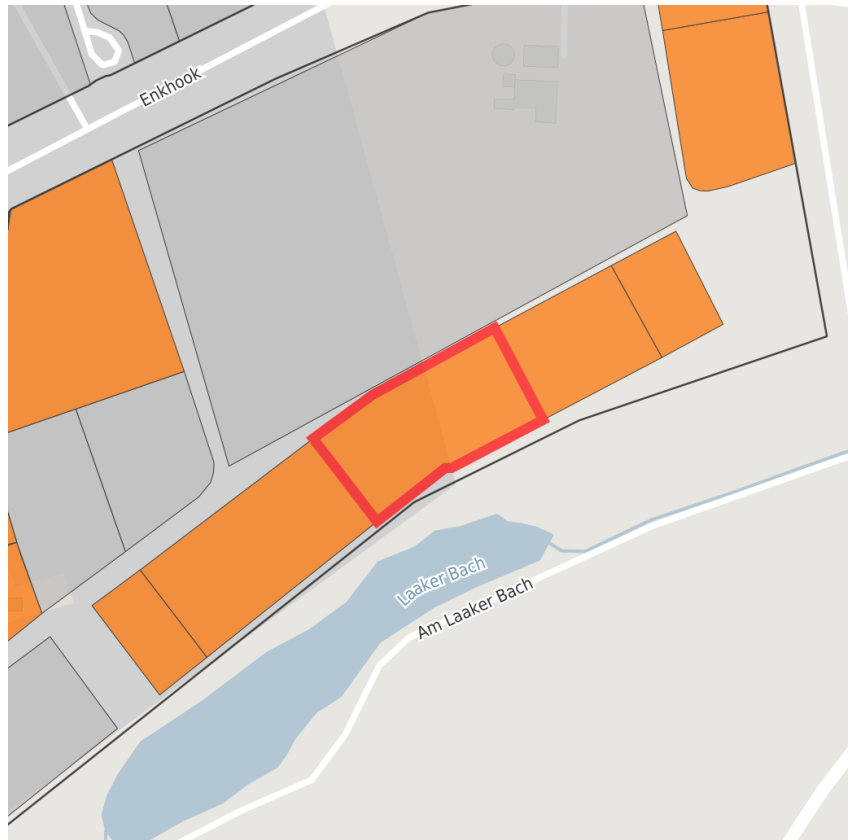

## Factsheet parcel

Designation	Industriepark Bocholt (No. 392)
Area size	10,000 m <sup>2</sup>
City / district	Bocholt, Borken

## Map view

Location in germany

Location in municipality

Detail view

© [OpenStreetMap](#) contributors. Map view subject to exact measurement.

## Commercial zone

Location	
Regional important?	No

Luftbildansicht I-Park

Luftbildansicht I-Park

Luftbildansicht I-Park

Industriepark Bocholt