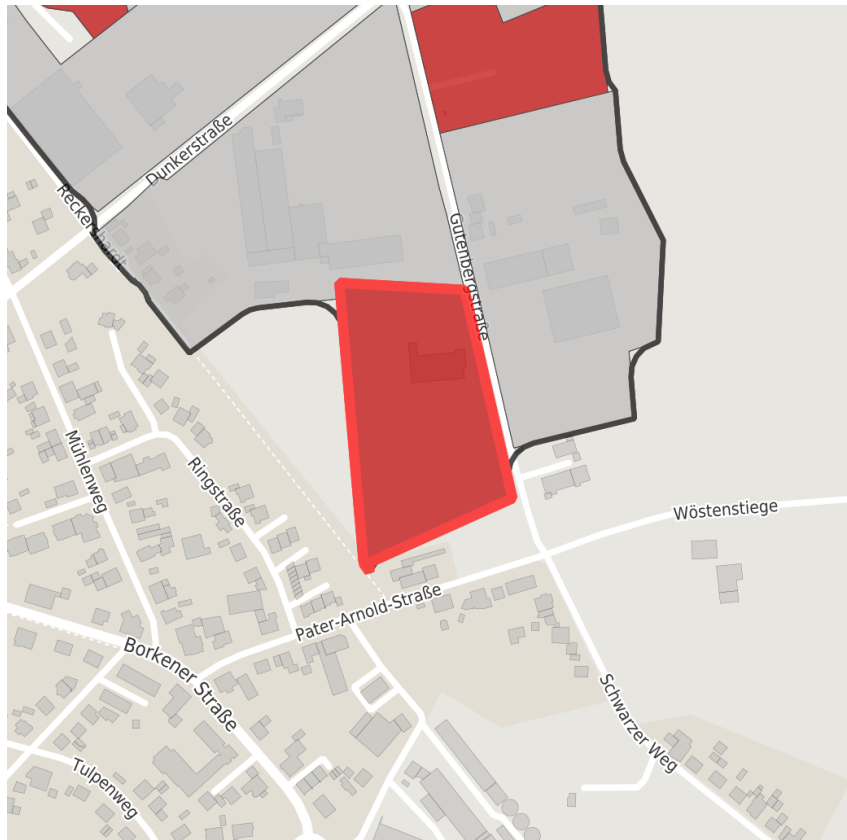

Factsheet parcel

Designation Gewerbegebiet Burlo (No. 004)
 Area size 19,873 m²
 City / district Borken, Borken

Map view

Location in germany

Location in municipality

Detail view

© [OpenStreetMap](https://www.openstreetmap.org/) contributors. Map view subject to exact measurement.

Availabilities

- Immediately available area
- Available area within short term (< 2 years)
- Available area within medium term (2-5 years)
- Available area within Long term (> 5 years)
- Not available area

Other areas

- Private ownership
- Water area
- Rail area
- Street area
- Green area
- Living space
- disposal/supply infrastructure
- Other Area

Parcel

Area size	19,873 m ²
Price	On Demand
Availability	Immediately available area
Area designation	Commercial zone
Divisible	No
24h operation	No

Commercial zone

Location	
Regional important?	No

Transport connections

		Distance	
		[km]	[min]
Freeway	A 31	19.0	10
	A 43	30.0	20
	A 3	35.0	25
Highway	B 67, B 70	4.0	5
	B 525	5.0	3
Airport	Düsseldorf	80.0	70
	Münster/Osnabrück	80.0	70
Port	Wesel, Enschede, Rheine, Duisb.	35.0	0
Rail freight	UTM Marl, Rheine, Duisburg	30.0	0
Public transport	Borken	8.0	5