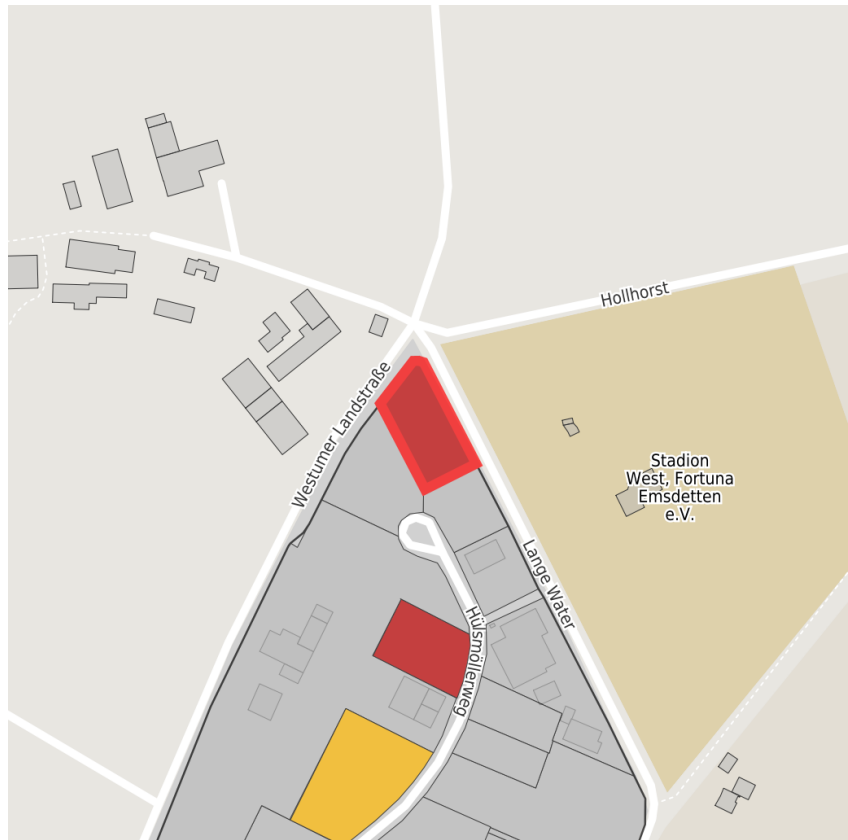

Factsheet parcel

Designation	Gewerbegebiet West - nördlicher Teil (No. 017)
Area size	2,100 m ²
City / district	Emsdetten, Steinfurt

Map view

Location in germany

Location in municipality

Detail view

© [OpenStreetMap](#) contributors. Map view subject to exact measurement.

Availabilities

Immediately available area	Available area within short term (< 2 years)	Available area within medium term (2-5 years)	Available area within Long term (> 5 years)
Not available area			

Other areas

Private ownership	Water area	Rail area	Street area
Green area	Living space	disposal/supply infrastructure	Other Area

Parcel

Area size	2,100 m ²
Price	39.50 €/m ²
Availability	Immediately available area
Divisible	Yes
24h operation	No

Commercial zone

Location	Outskirts
Price range	from 39.50 €/m ² to 39.50 €/m ²
Regional important?	No

Transport connections

			Distance	
			[km]	[min]
Freeway	A 1		18.0	20
Highway	L 583		0.0	0
Airport	Münster/Osnabrück		14.0	20
Port	Hafen		12.0	0
Rail freight	Münster		30.0	35
Public transport	Emsdetten		1.0	5