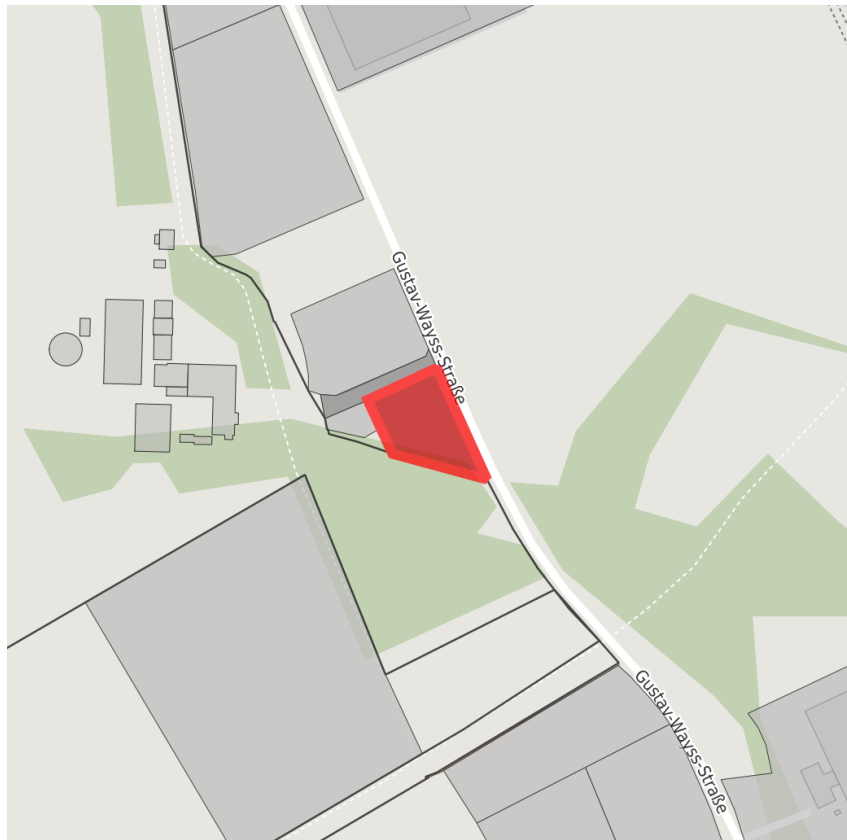

Factsheet parcel

Designation	Industriegebiet Süd (No. 052)
Area size	2,130 m ²
City / district	Emsdetten, Steinfurt

Map view

Location in germany

Location in municipality

Detail view

© [OpenStreetMap](#) contributors. Map view subject to exact measurement.

Commercial zone

Location	Outskirts
Price range	from 15.00 €/m ² to 15.00 €/m ²
Regional important?	No

Transport connections

			Distance	
			[km]	[min]
Freeway	A 1		12.0	15
Highway	B 481		3.0	5
Airport	Münster-Osnabrück		15.0	20
Port	Dortmund-Ems-Kanal		10.0	15
Rail freight	Rheine		15.0	20
Public transport	Emsdetten		5.0	8