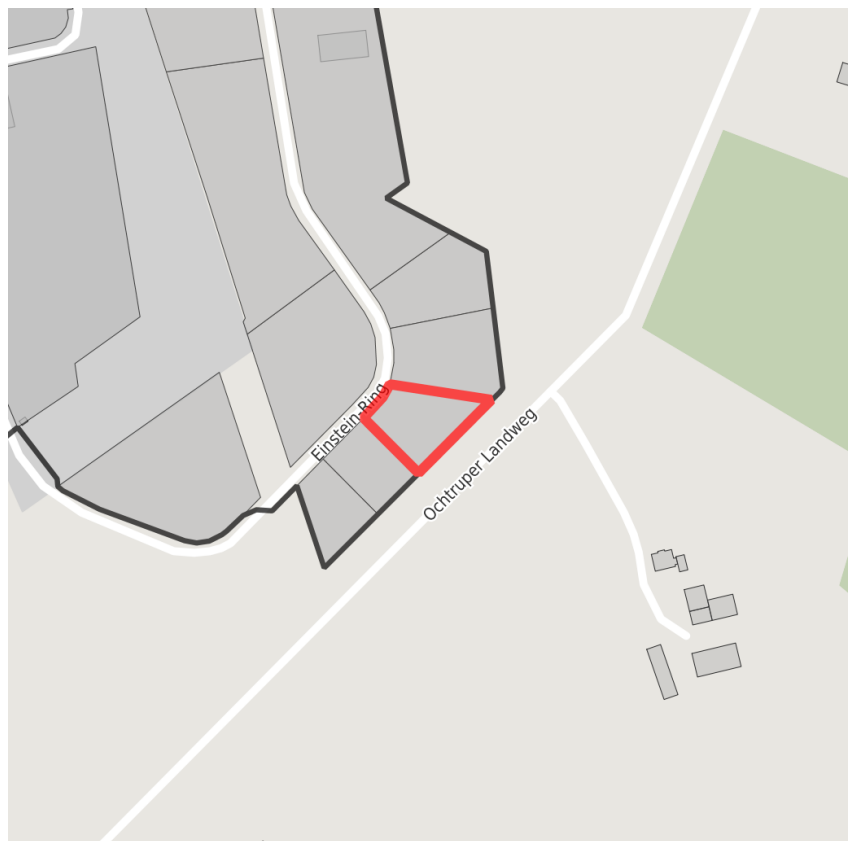

Factsheet parcel

Designation	Am Berge (No. 034)
Area size	2,020 m ²
City / district	Gronau (Westf.), Borken

Map view

Location in germany

Location in municipality

Detail view

© [OpenStreetMap](https://www.openstreetmap.org/) contributors. Map view subject to exact measurement.

Private ownership	Water area	Rail area	Street area
Green area	Living space	disposal/supply infrastructure	Other Area

Parcel

Area size	2,020 m ²
Price	On Demand
Availability	Not available area
24h operation	No